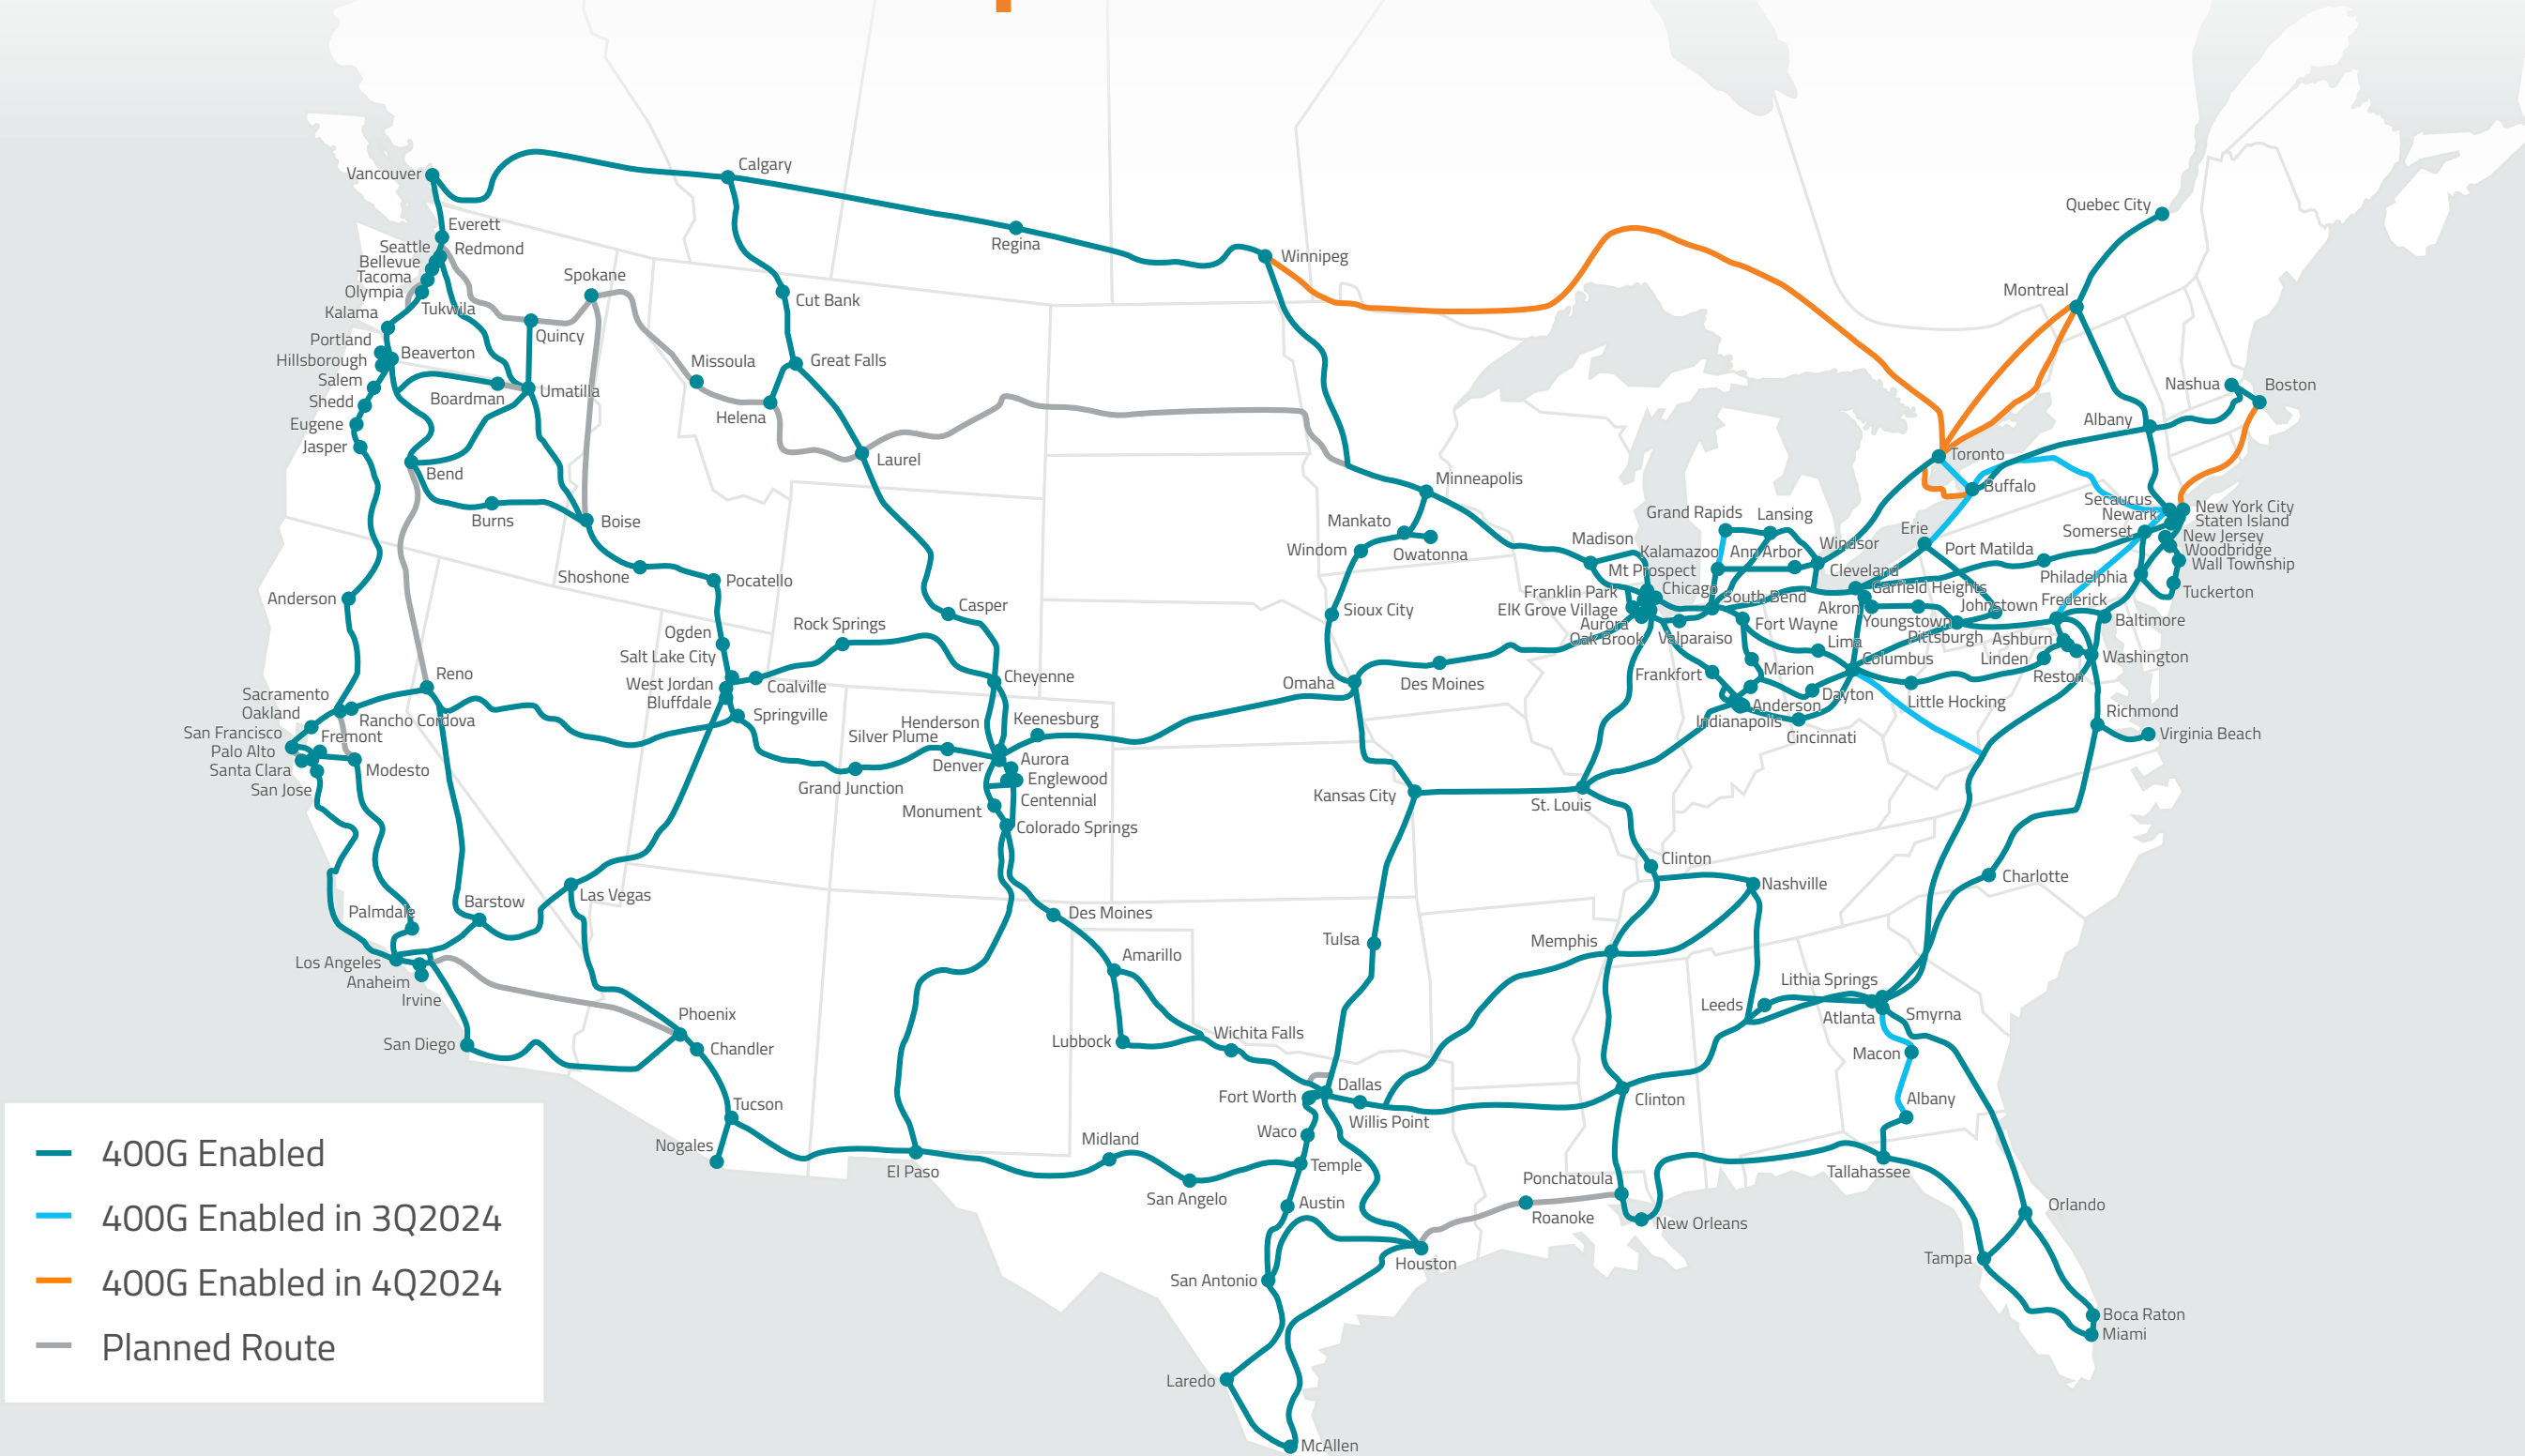

North America 400G Capabilities