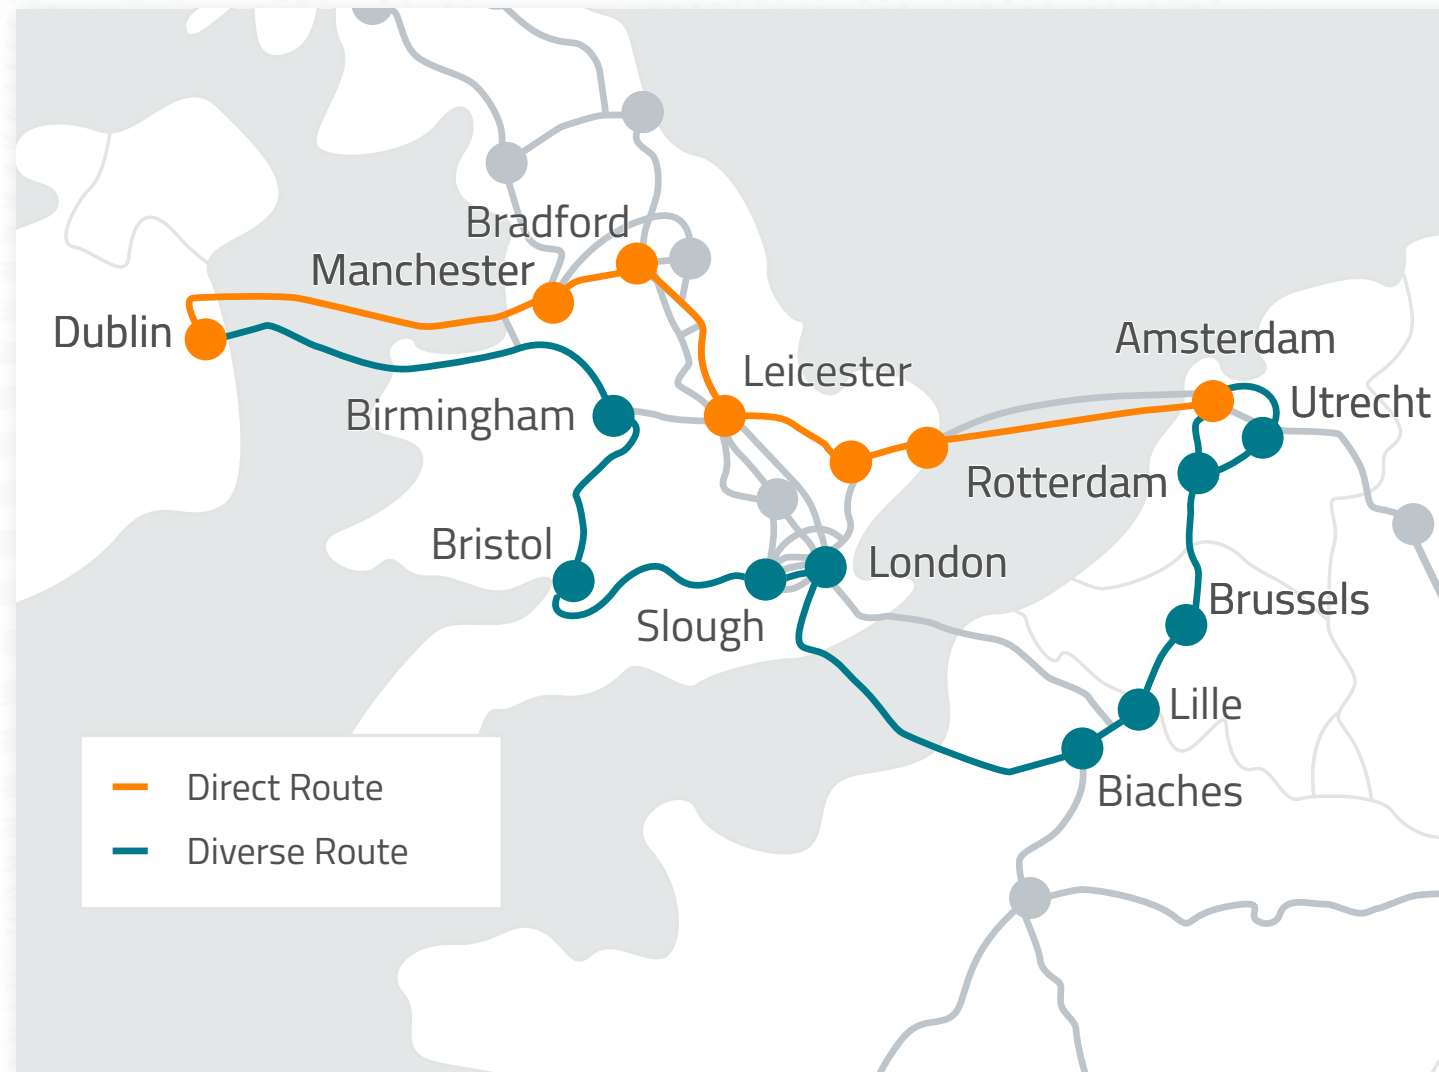

Dallas to Atlanta

Constructed to be diverse from all existing routes, this is the most unique lowest latency and direct route available 100% underground between Dallas and Atlanta.

Columbus to Ashburn

This direct route connects key markets in the north east providing the lowest latency option for Chicago to Ashburn on 100% underground Zayo Owned Fiber.

Los Angeles to Phoenix to Dallas

Multiple routing options from LA to Dallas including the most direct LA to Phoenix route.

Salt Lake City to Denver

Zayo's completed Trans-Rockies "I-70" route provides the lowest latency route from the Bay Area to New York on Zayo owned fiber.

Dublin to Amsterdam

Customized connectivity with high-bandwidth Wavelength solutions between Dublin and Amsterdam that avoid London.

Frankfurt to Marseille

Zayo fiber enables global connectivity and best-in-class network performance between Marseille and Frankfurt.

Paris to Marseille

With Zayo's fiber infrastructure between Paris and Marseille, our core network services here enable hyperscale and carrier customers to replicate data internationally in real-time.

Mexico