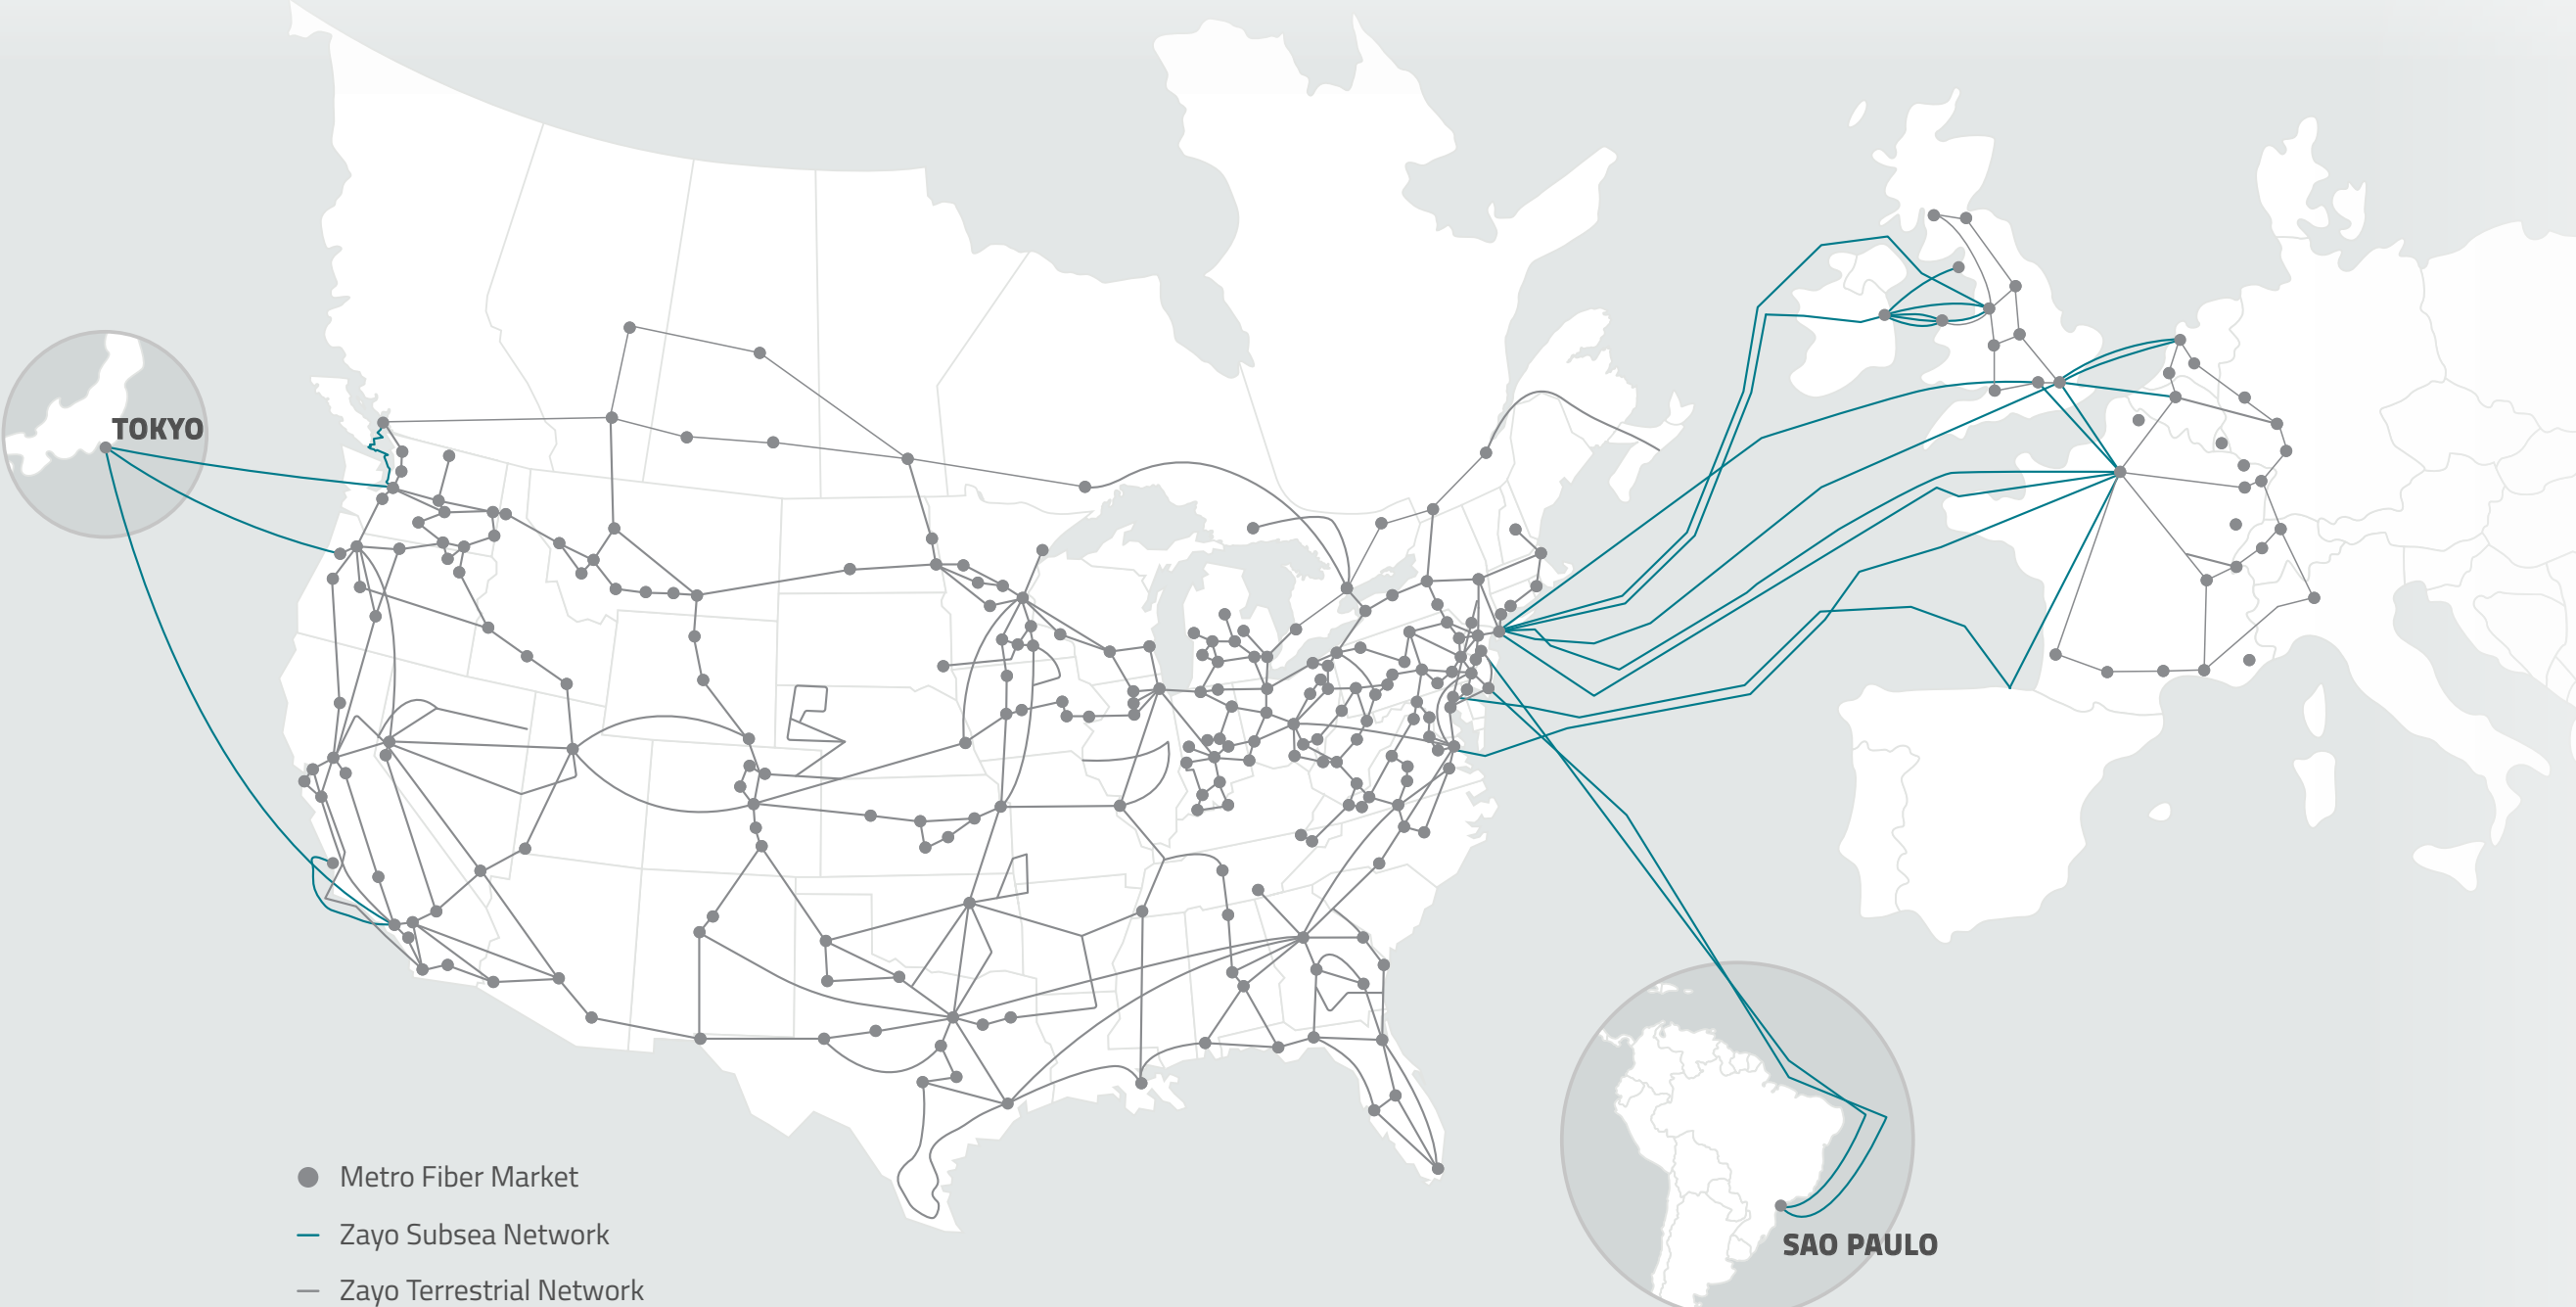

Future-Ready Global Network

~18M
Fiber Miles

144K
Route Miles
(Long Haul + Metro Dark Fiber)

51K
On-Net Buildings

~1,500
On-Net Data Centers

400
Markets Globally

360+
Global Cloud On ramps

450+
Global IP PoPs

3,300
Employees Globally

North America Network Maps

North American Network Reach

Long Haul Dark Fiber Network

Regional Snapshot Maps

Northeast

Southeast

Southwest