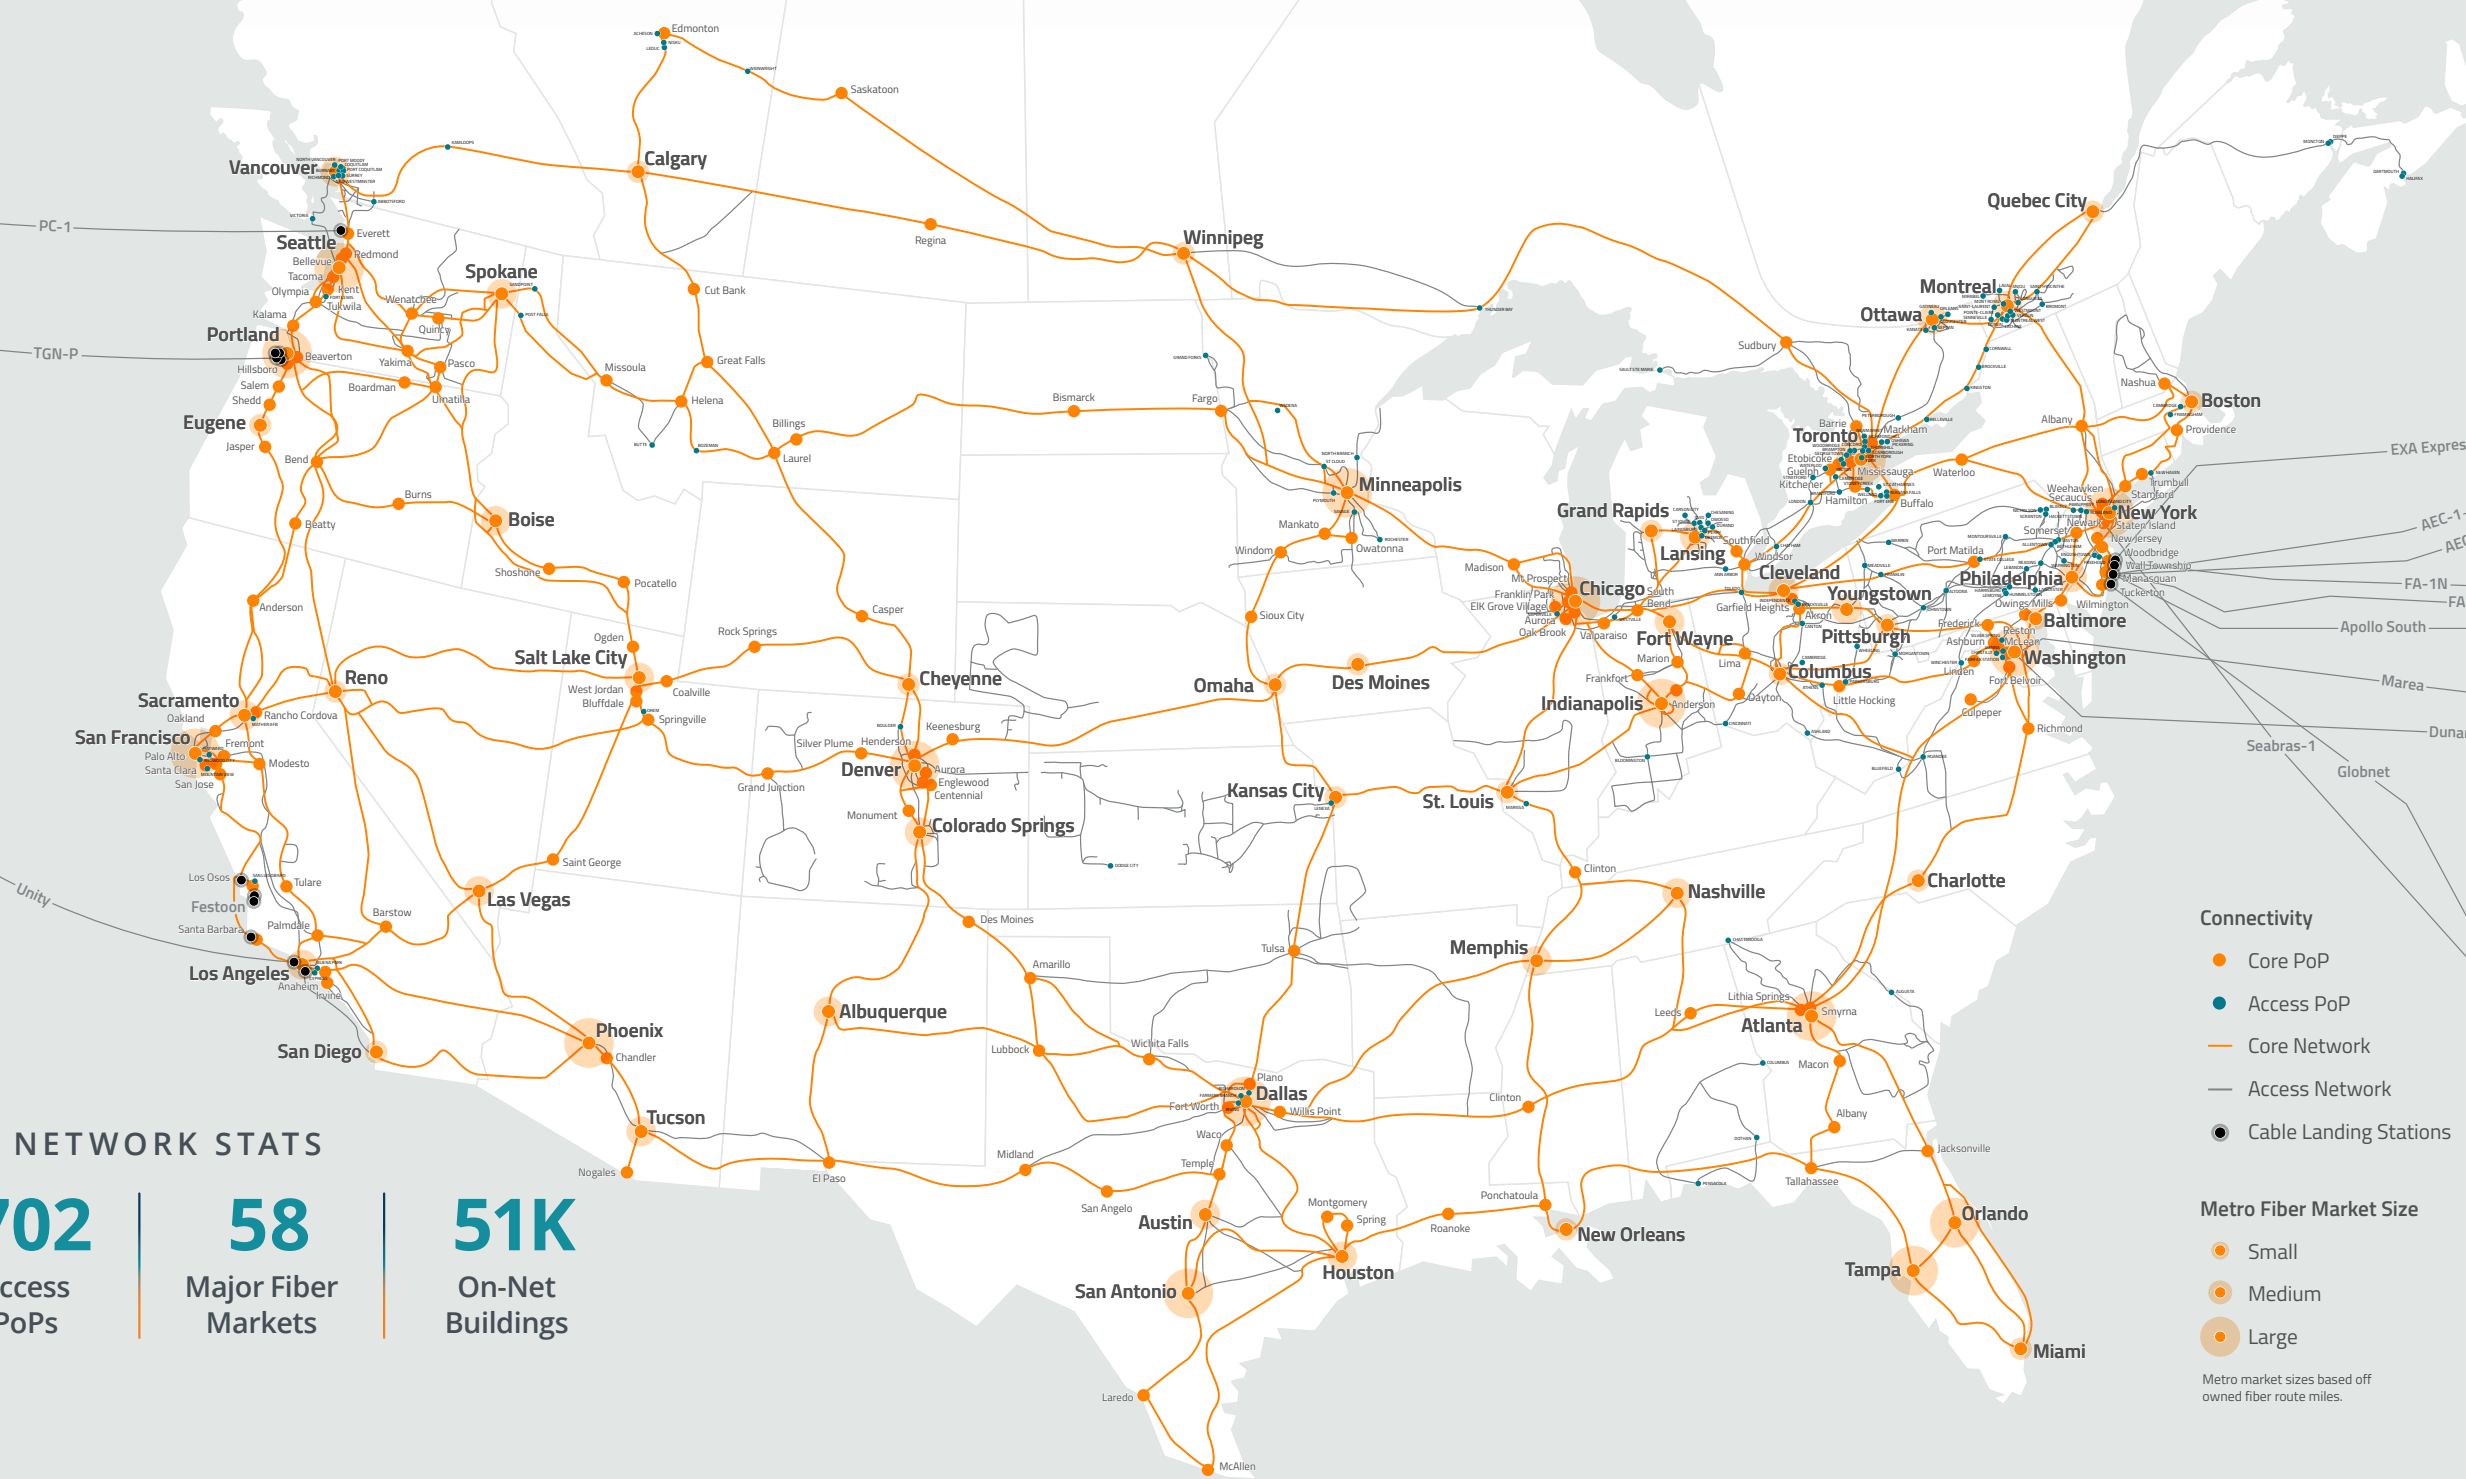

3,300
Employees Globally

North America Network Maps

North American Network Reach

Long Haul Dark Fiber Network

Regional Snapshot Maps

Northeast

Southeast

Southwest

Northwest

Zayo North America

- Connectivity**
- Core PoP
 - Access PoP
 - Core Network
 - Access Network
 - Cable Landing Stations
- Metro Fiber Market Size**
- Small
 - Medium
 - Large
- Metro market sizes based off owned fiber route miles.