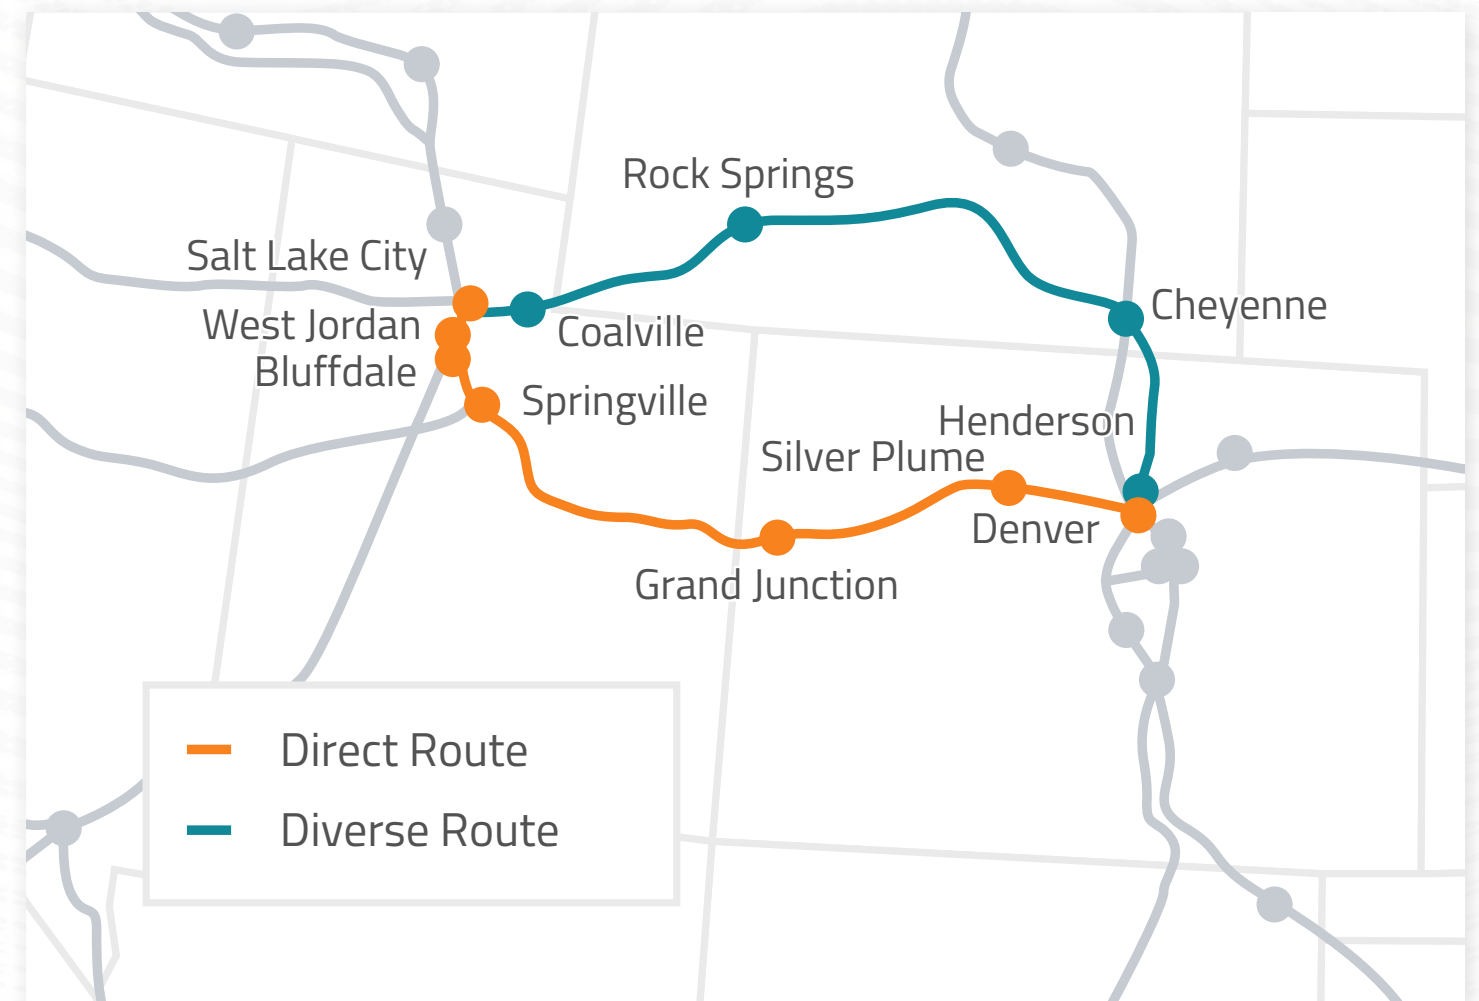

Salt Lake City to Denver

Zayo's completed Trans-Rockies "I-70" route provides the lowest latency route from the Bay Area to New York on Zayo owned fiber.