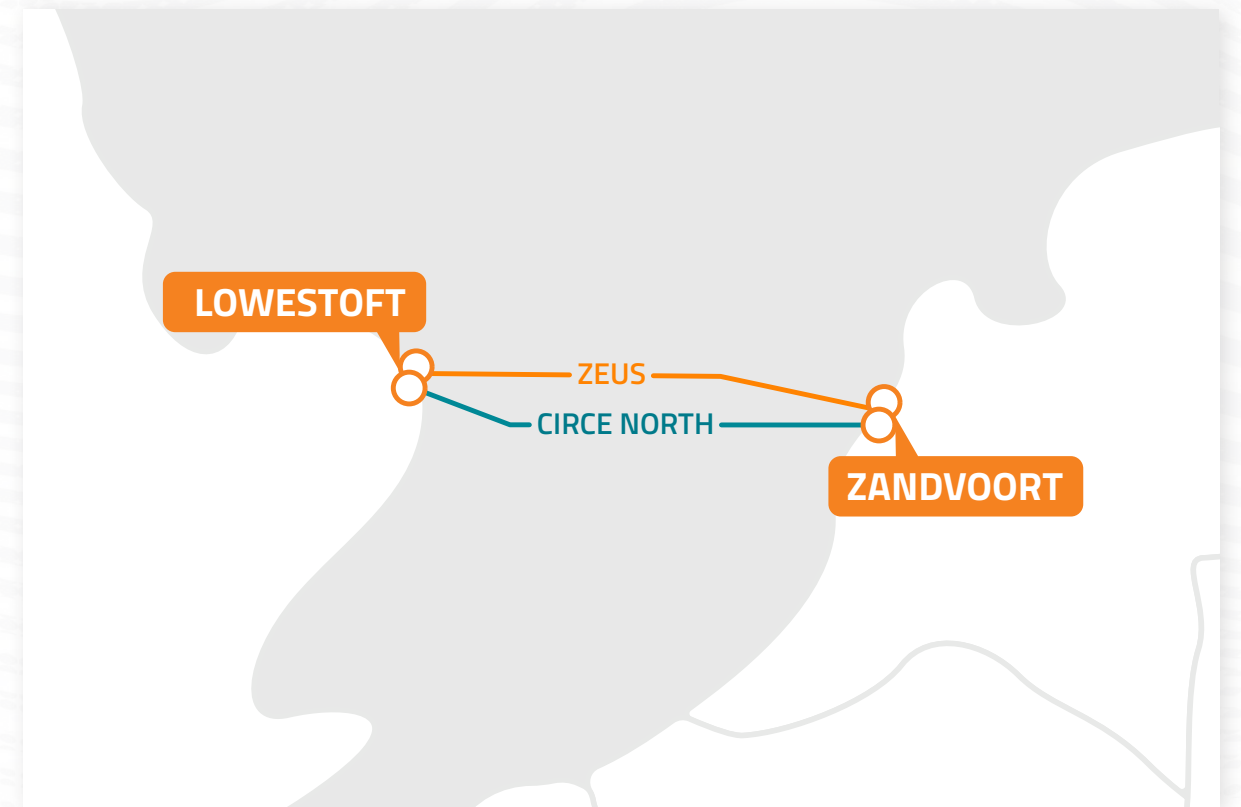

Subsea Routes

Transatlantic

Transpacific

Latin America

London to Amsterdam

UK to France

UK to Ireland

Transatlantic

Connect North America and Europe with Zayo's high bandwidth transatlantic capacity routing across multiple cable systems.

Transpacific

The lowest latency cable between the US and Asia routing through Tokyo, one of the world's largest economies and the gateway to APAC.

Latin America Connectivity

With both diverse subsea cables and terrestrial backhaul, Zayo's Brazil backbone provides high-availability and low-latency solutions into South America.

London to Amsterdam

Zayo's newly built and owned ZEUS cable is completely diverse with high scalability and 400G wavelength capabilities between key digital hubs.

UK to France

Multiple routing options connecting the UK and France including the Zayo owned Circe South cable with 100% reliability since inception.

UK to Ireland

Connect the high demand data center market in Dublin back to multiple landing spots in the UK with diverse routing options across the Irish Sea.