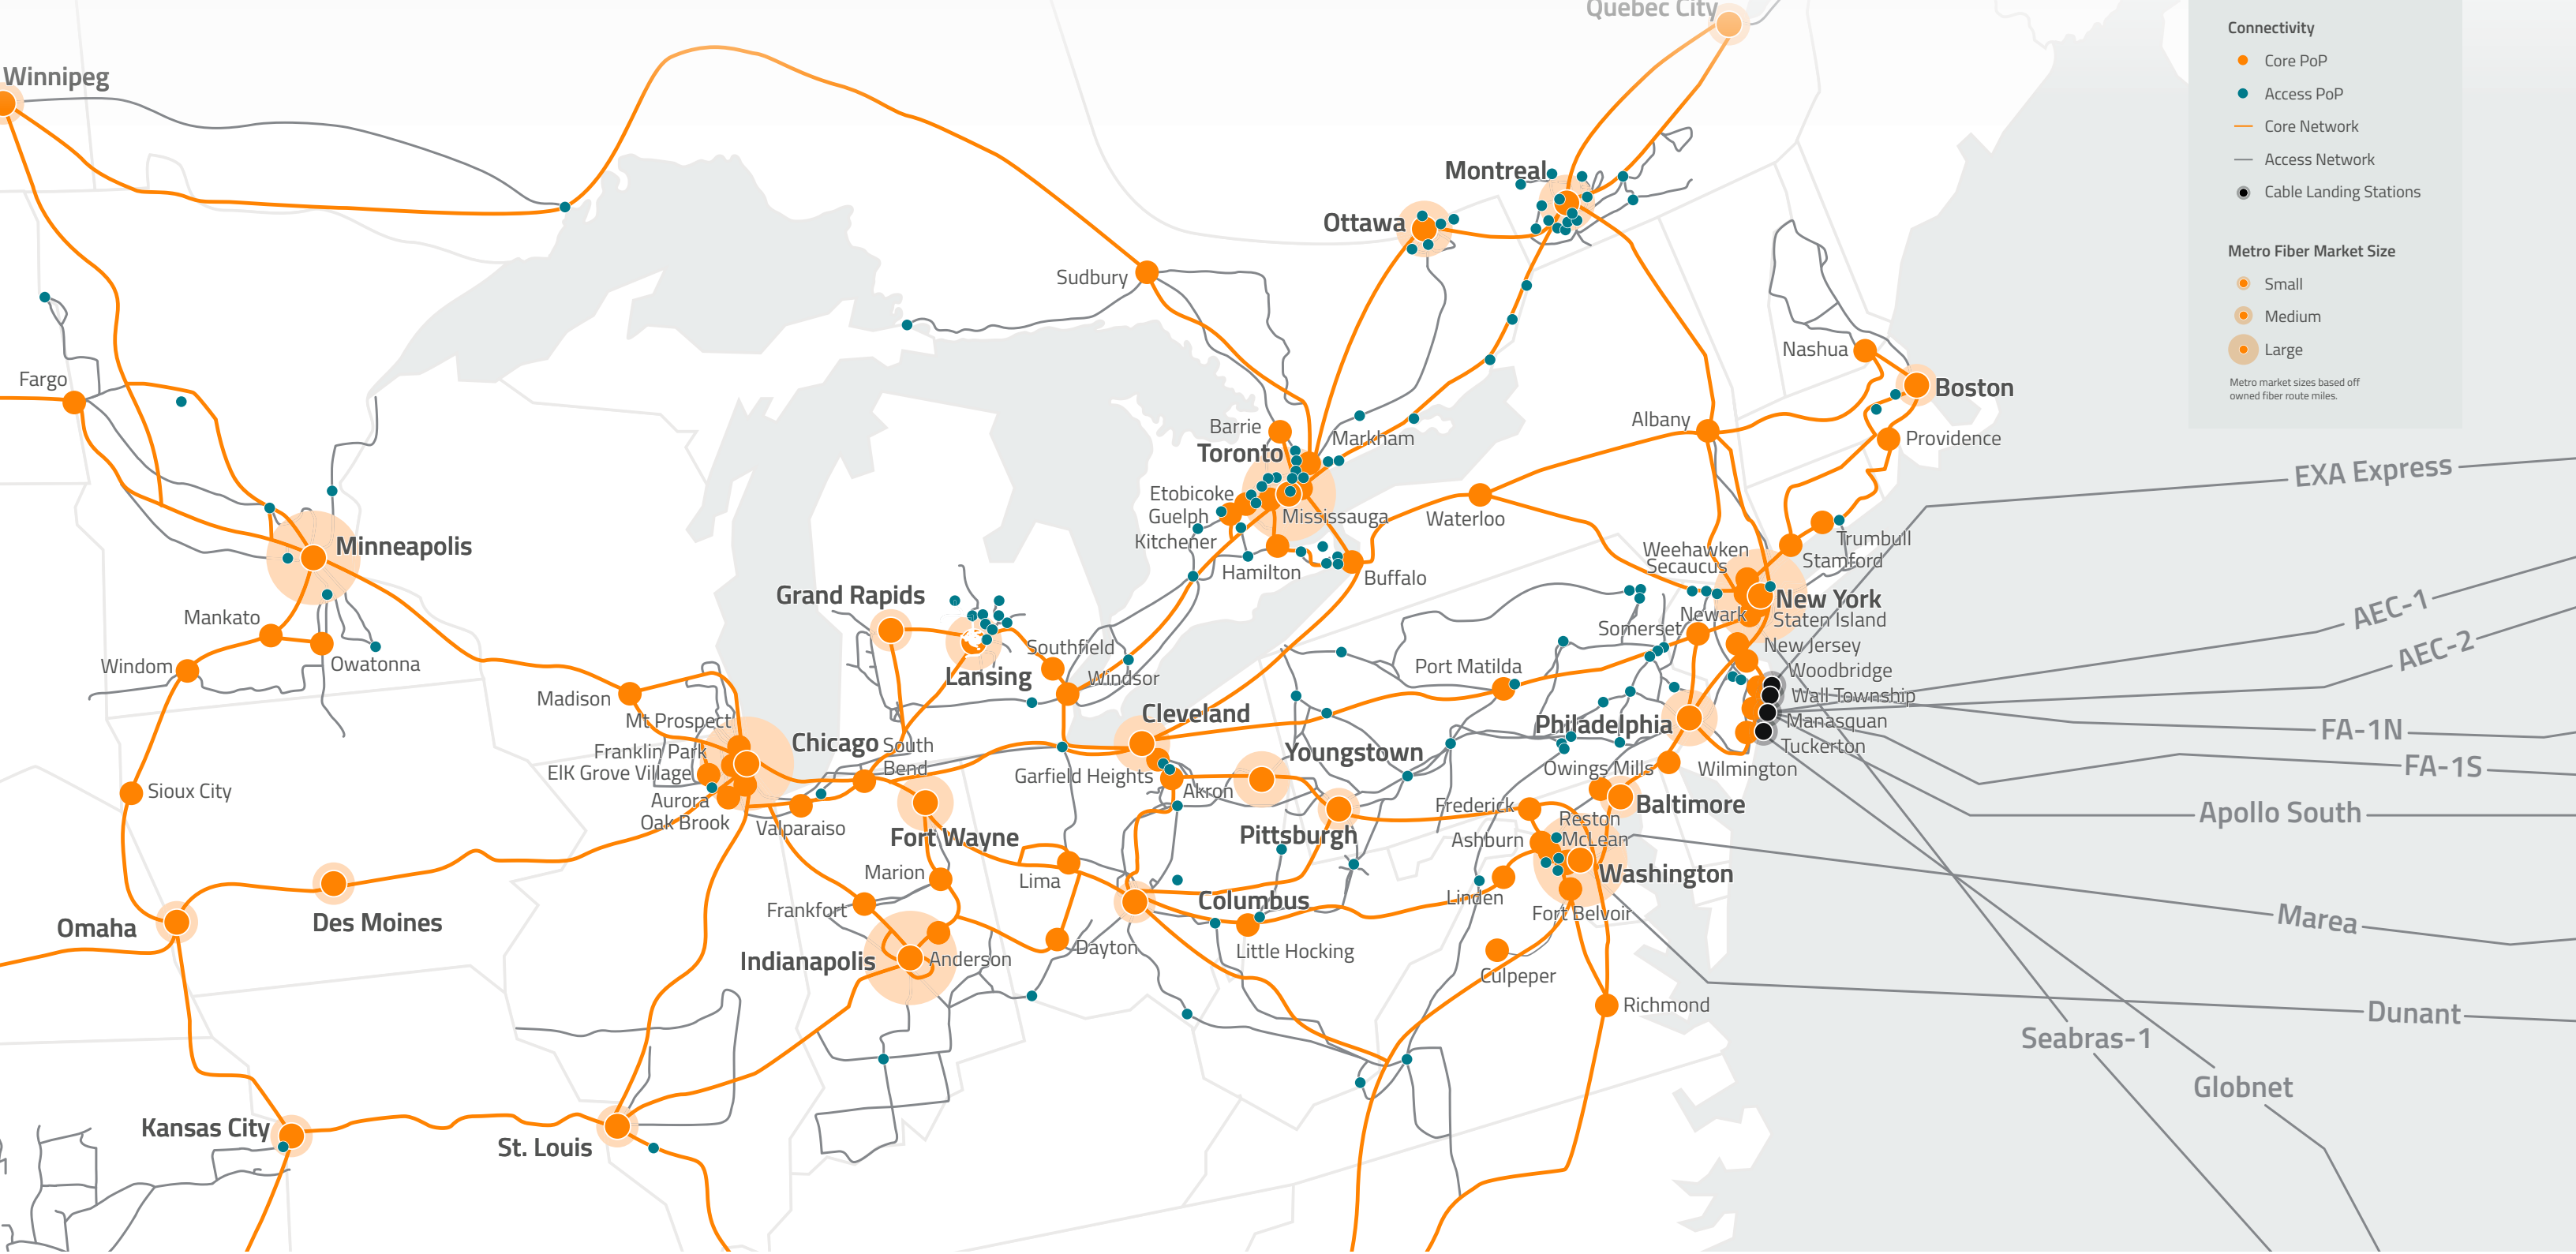

- 11
 Unique Long Haul Fiber Routes
- 6
 Key Canadian Border Crossings
- 5
 Pivotal Border Crossing Interconnects Into Mexico
- 9
 Western Cable Landing Stations
- 7
 Eastern Cable Landing Stations
- 11+
 Coast to Coast Routes Providing Network Diversity

Northern Network Map

Central Network Map

Southern Network Map

Long Haul Dark Fiber Super Routes

- Long Haul Dark Fiber Termination Point
- Long Haul Dark Fiber
- Under Construction Long Haul Dark Fiber

New Builds		Timing
—	Dallas to Denver (overbuild)	Complete
—	Las Vegas to Phoenix (overbuild)	Complete
—	Omaha to Denver (overbuild)	Complete
—	St. Louis to Memphis (overbuild)	Complete
—	Columbus to Pittsburgh	Complete
—	Chicago to St. Louis	Q3 2024
—	Columbus to Ashburn	Q3 2024
—	Chicago to Omaha (overbuild)	Q4 2024
—	Umatilla to Reno	Q4 2024
—	Dallas to El Paso	2028
—	Las Vegas to Reno	2028

Northeast

Southeast

Southwest

Unity

Connectivity

- Core PoP
- Access PoP
- Core Network
- Access Network
- Cable Landing Stations

Metro Fiber Market Size

- Small
- Medium
- Large