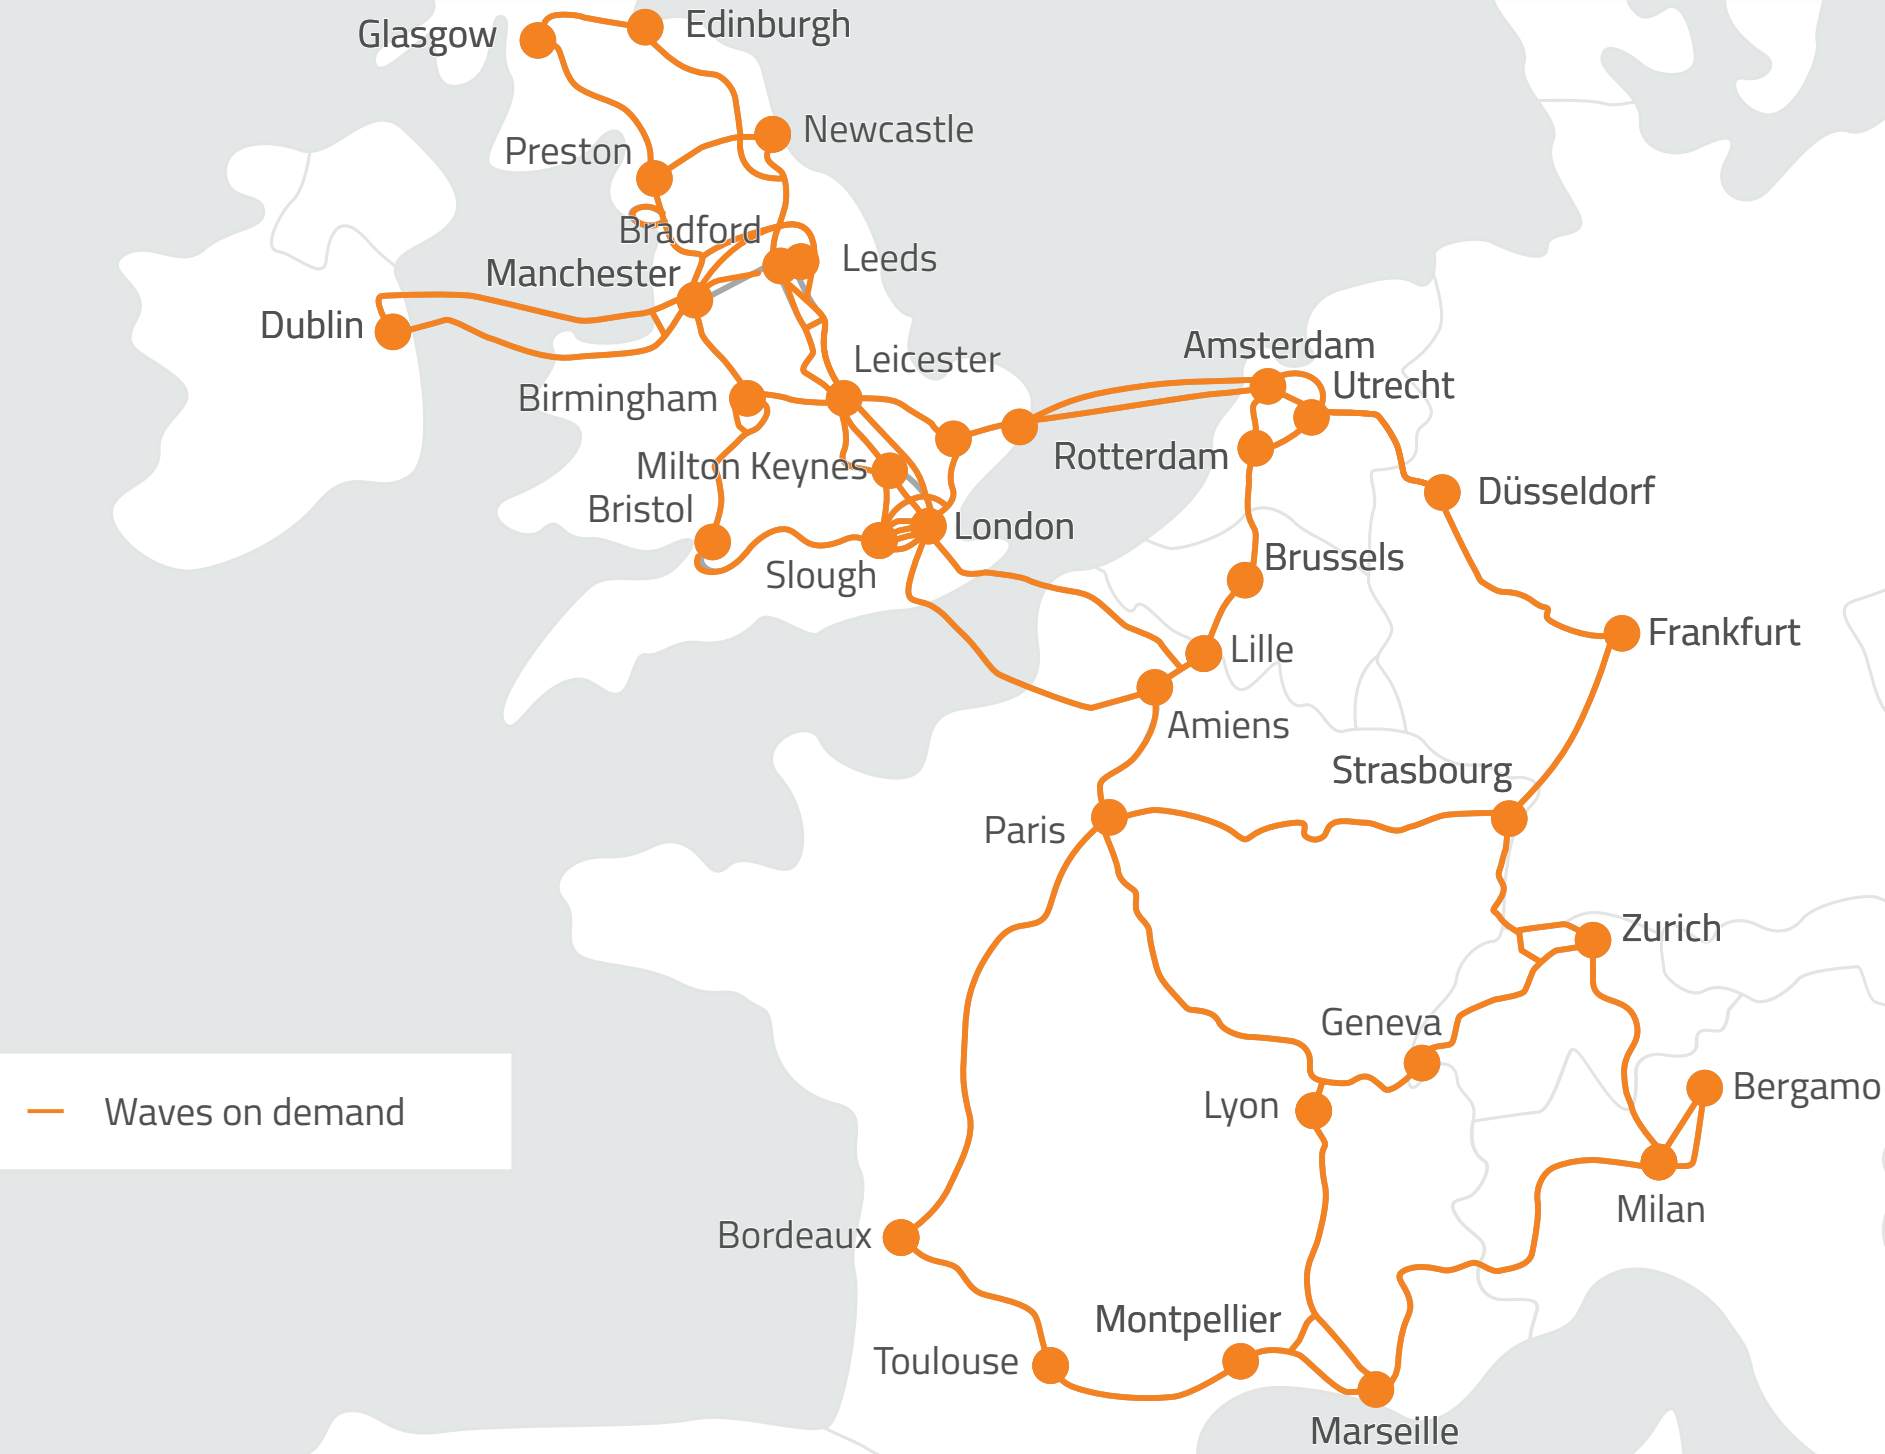

Europe Waves On Demand

Wavelengths you can turn up in 5 days or less