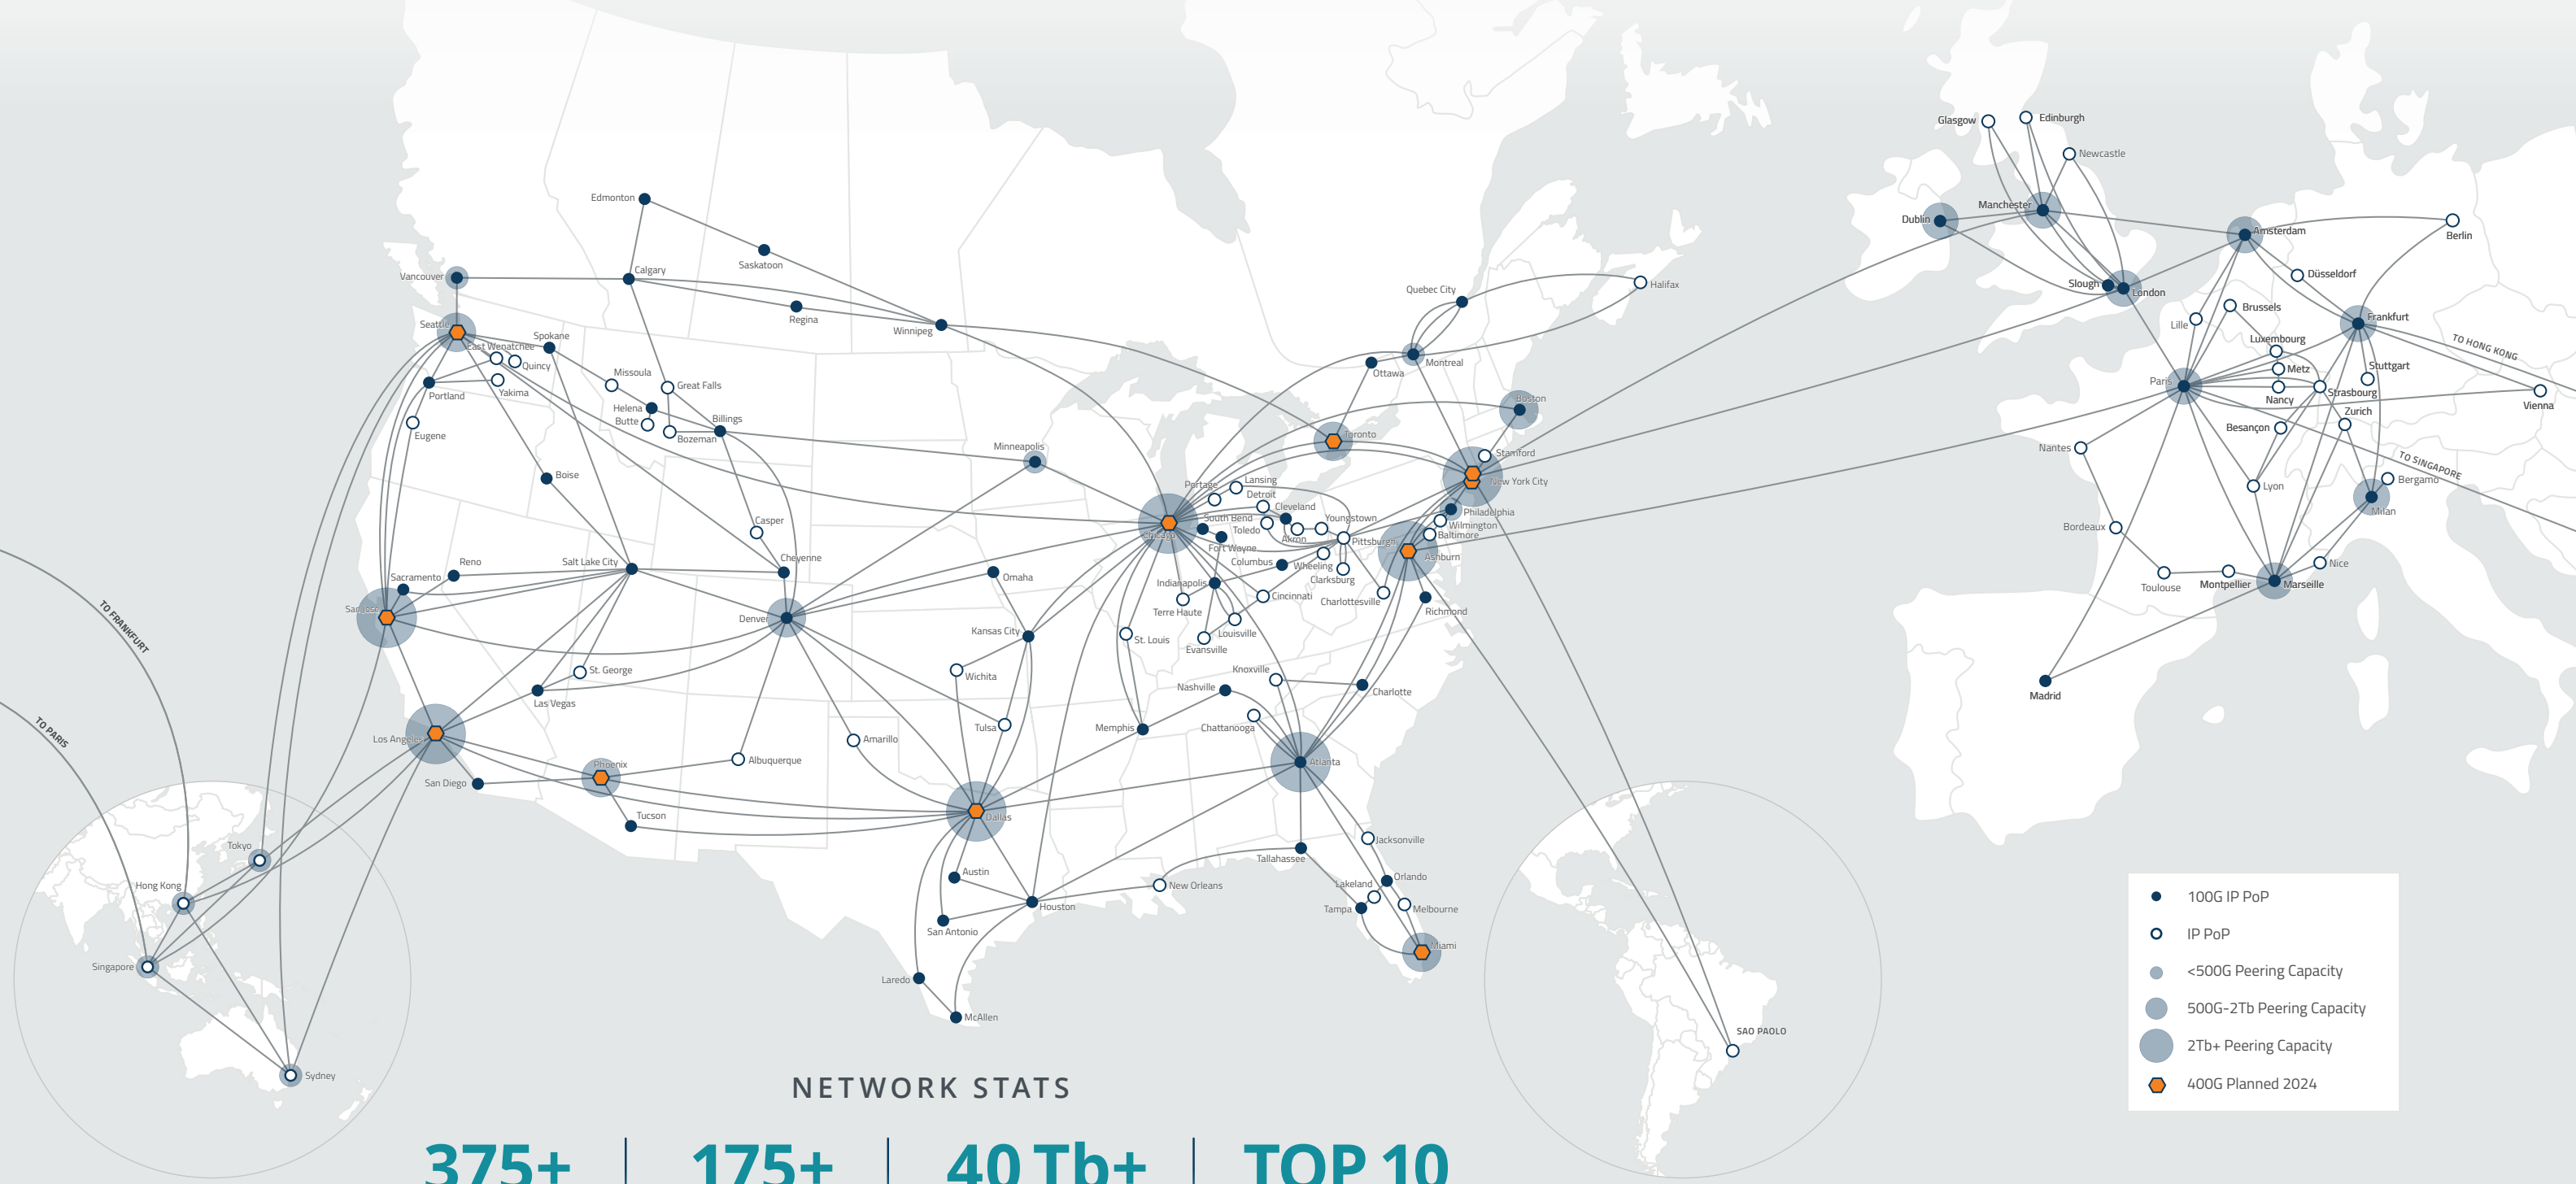

Wavelengths you can turn up in 5 days or less

Long Haul Dark Fiber Super Routes

Zayo's IP Network

Global IP Network

North America IP Network

Europe IP Network

Global IP Network

NETWORK STATS

375+
Global
IP PoPs

175+
100G enabled
IP PoPs

40 Tb+
of private
peering capacity

TOP 10
CAIDA Internet
Service Provider

North America IP Network

Europe IP Network

North America IP PoP List

Alberta