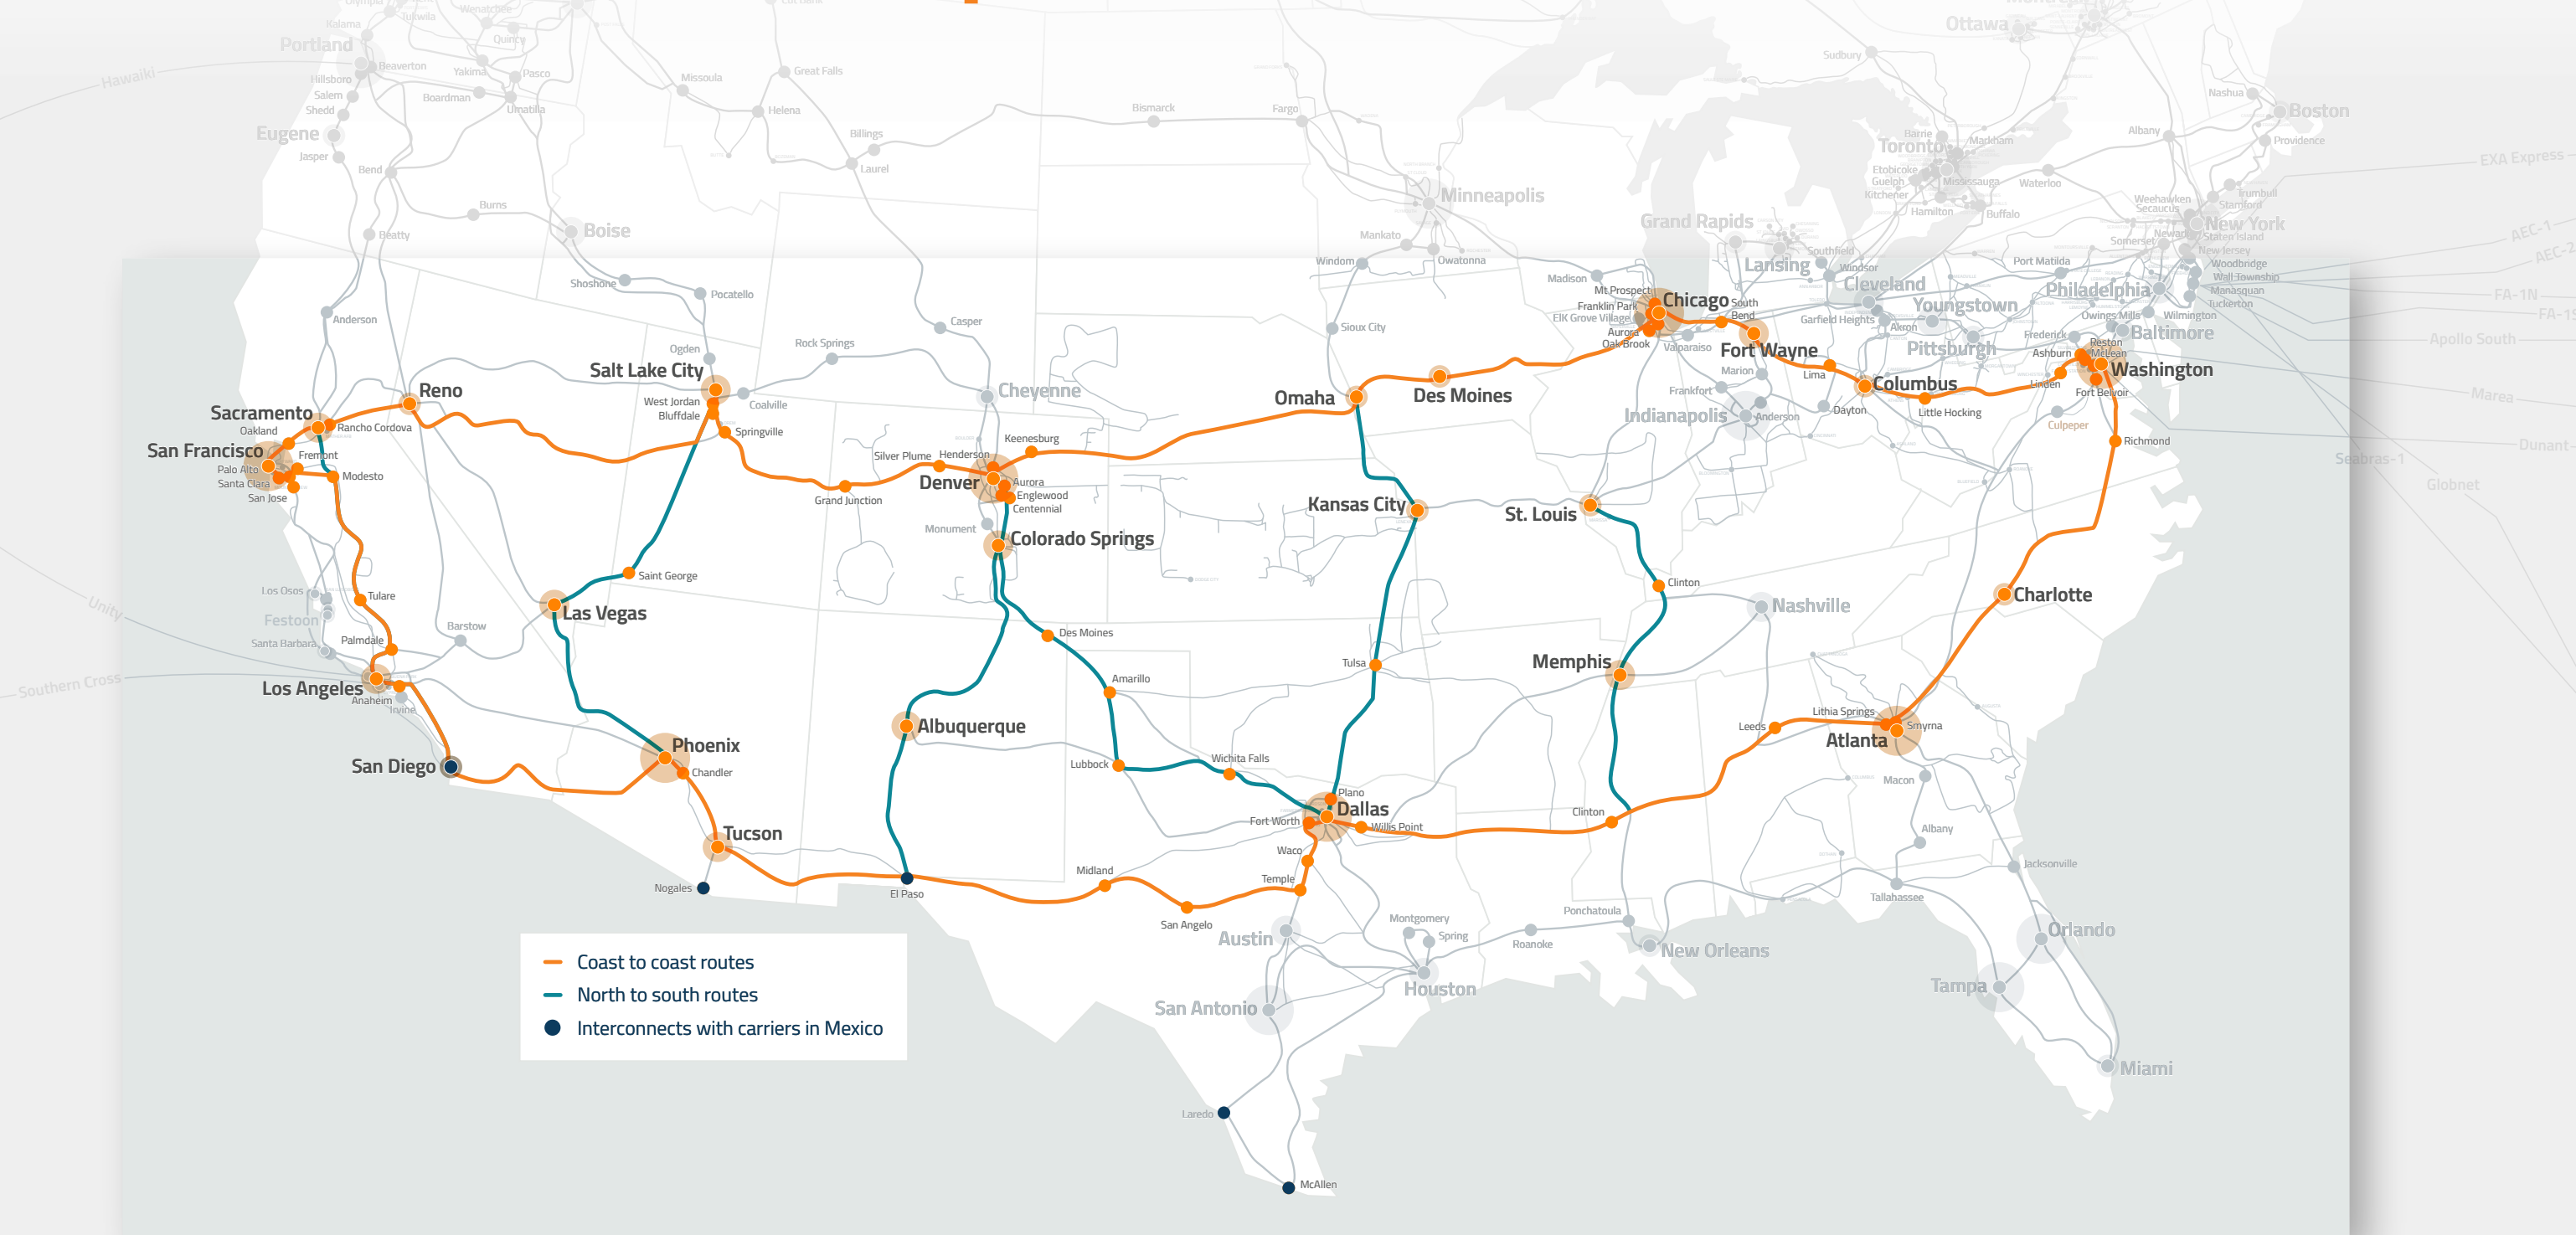

- 11
 Unique Long Haul Fiber Routes
- 6
 Key Canadian Border Crossings
- 5
 Pivotal Border Crossing Interconnects Into Mexico
- 9
 Western Cable Landing Stations
- 7
 Eastern Cable Landing Stations
- 11+
 Coast to Coast Routes Providing Network Diversity

Northern Network Map

Central Network Map

Southern Network Map

Long Haul Dark Fiber Super Routes

- Long Haul Dark Fiber Termination Point
- Long Haul Dark Fiber
- Under Construction Long Haul Dark Fiber

New Builds		Timing
—	Dallas to Denver (overbuild)	Complete
—	Las Vegas to Phoenix (overbuild)	Complete
—	Omaha to Denver (overbuild)	Complete
—	St. Louis to Memphis (overbuild)	Complete
—	Columbus to Pittsburgh	Complete
—	Chicago to St. Louis	Q3 2024
—	Columbus to Ashburn	Q3 2024
—	Chicago to Omaha (overbuild)	Q4 2024
—	Umatilla to Reno	Q4 2024
—	Dallas to El Paso	2028
—	Las Vegas to Reno	2028