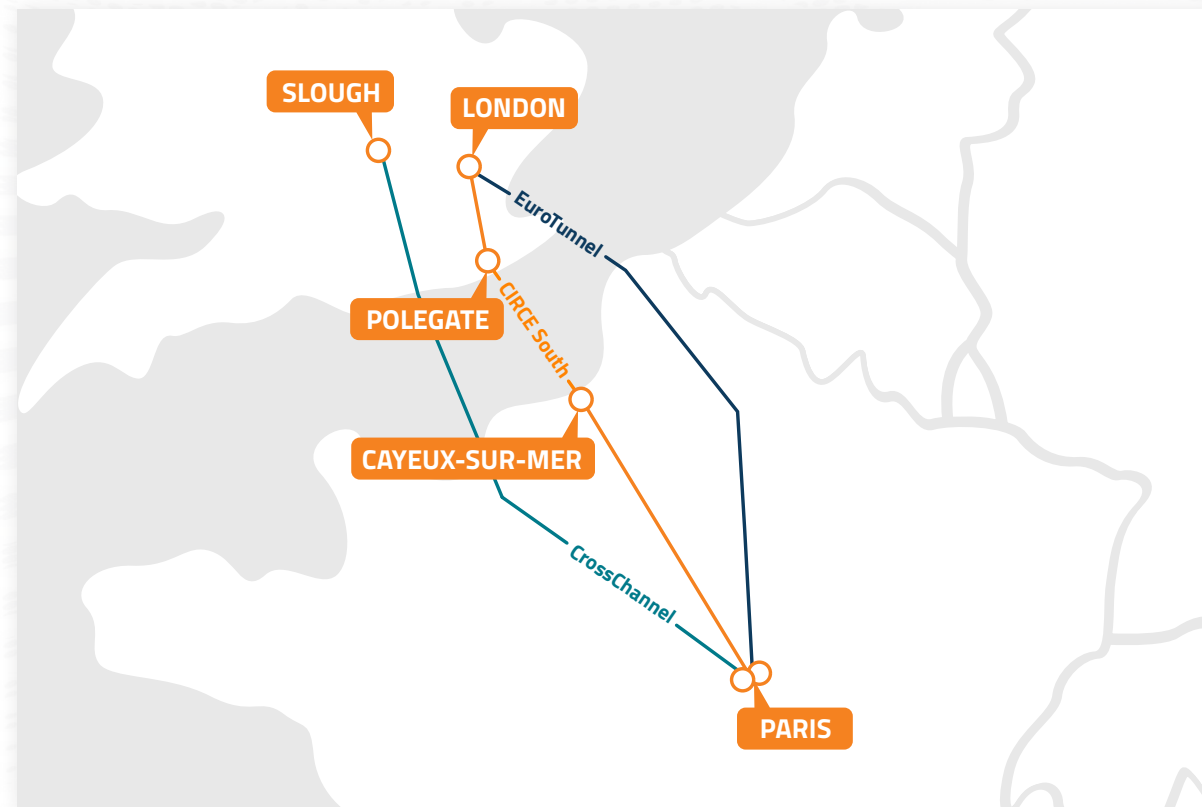

Dublin to Amsterdam

Customized connectivity with high-bandwidth Wavelength solutions between Dublin and Amsterdam that avoid London.

Frankfurt to Marseille

Zayo fiber enables global connectivity and best-in-class network performance between Marseille and Frankfurt.

Connect North America and Europe with Zayo's high bandwidth transatlantic capacity routing across multiple cable systems.

Transpacific

The lowest latency cable between the US and Asia routing through Tokyo, one of the world's largest economies and the gateway to APAC.

Latin America Connectivity

With both diverse subsea cables and terrestrial backhaul, Zayo's Brazil backbone provides high-availability and low-latency solutions into South America.

London to Amsterdam

Zayo's newly built and owned ZEUS cable is completely diverse with high scalability and 400G wavelength capabilities between key digital hubs.

UK to France

Multiple routing options connecting the UK and France including the Zayo owned Circe South cable with 100% reliability since inception.

UK to Ireland

Connect the high demand data center market in Dublin back to multiple landing spots in the UK with diverse routing options across the Irish Sea.