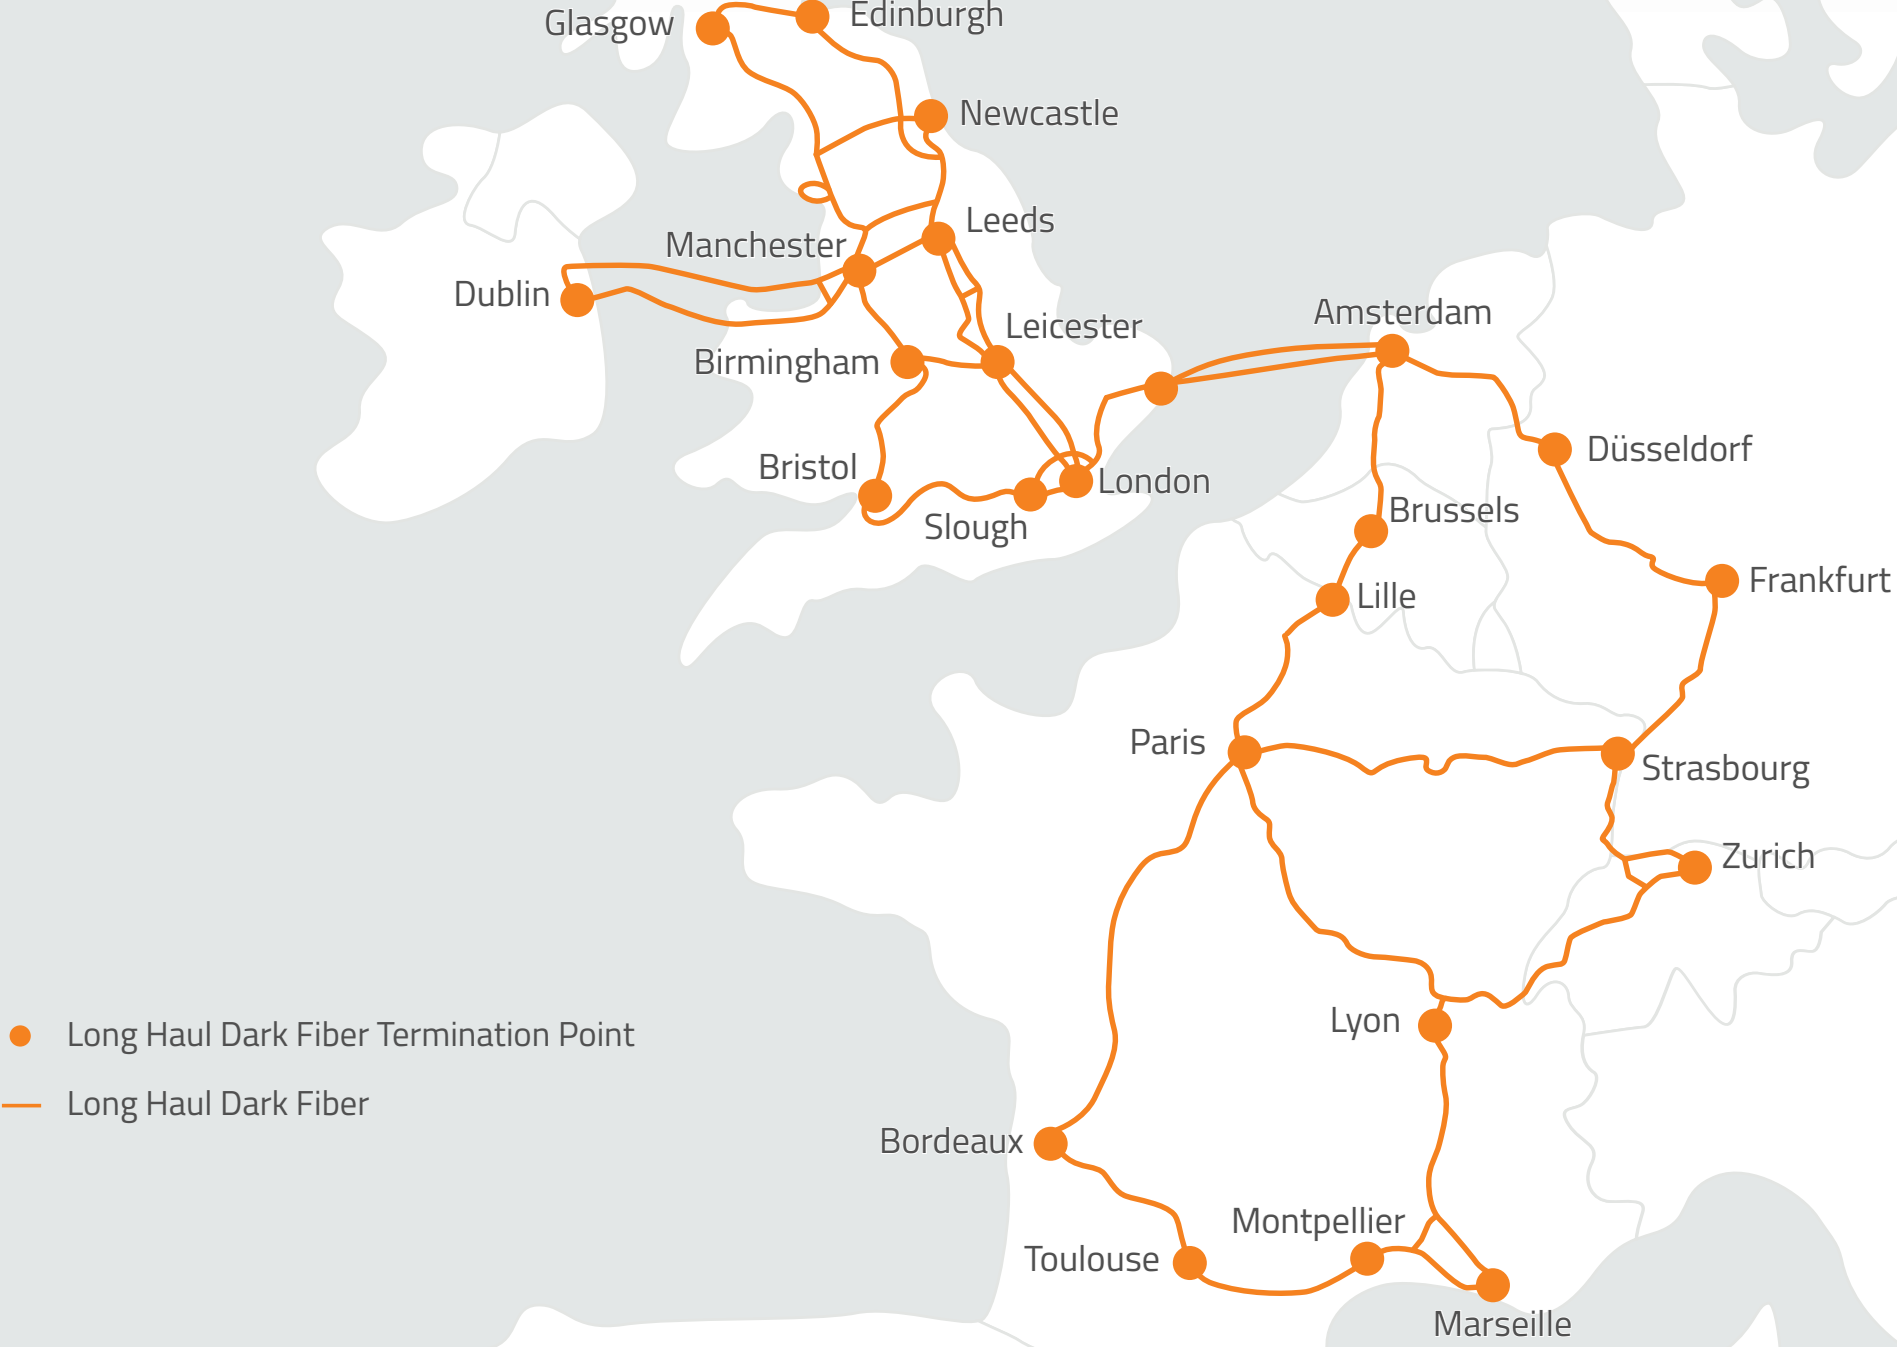

Long Haul Dark Fiber Super Routes