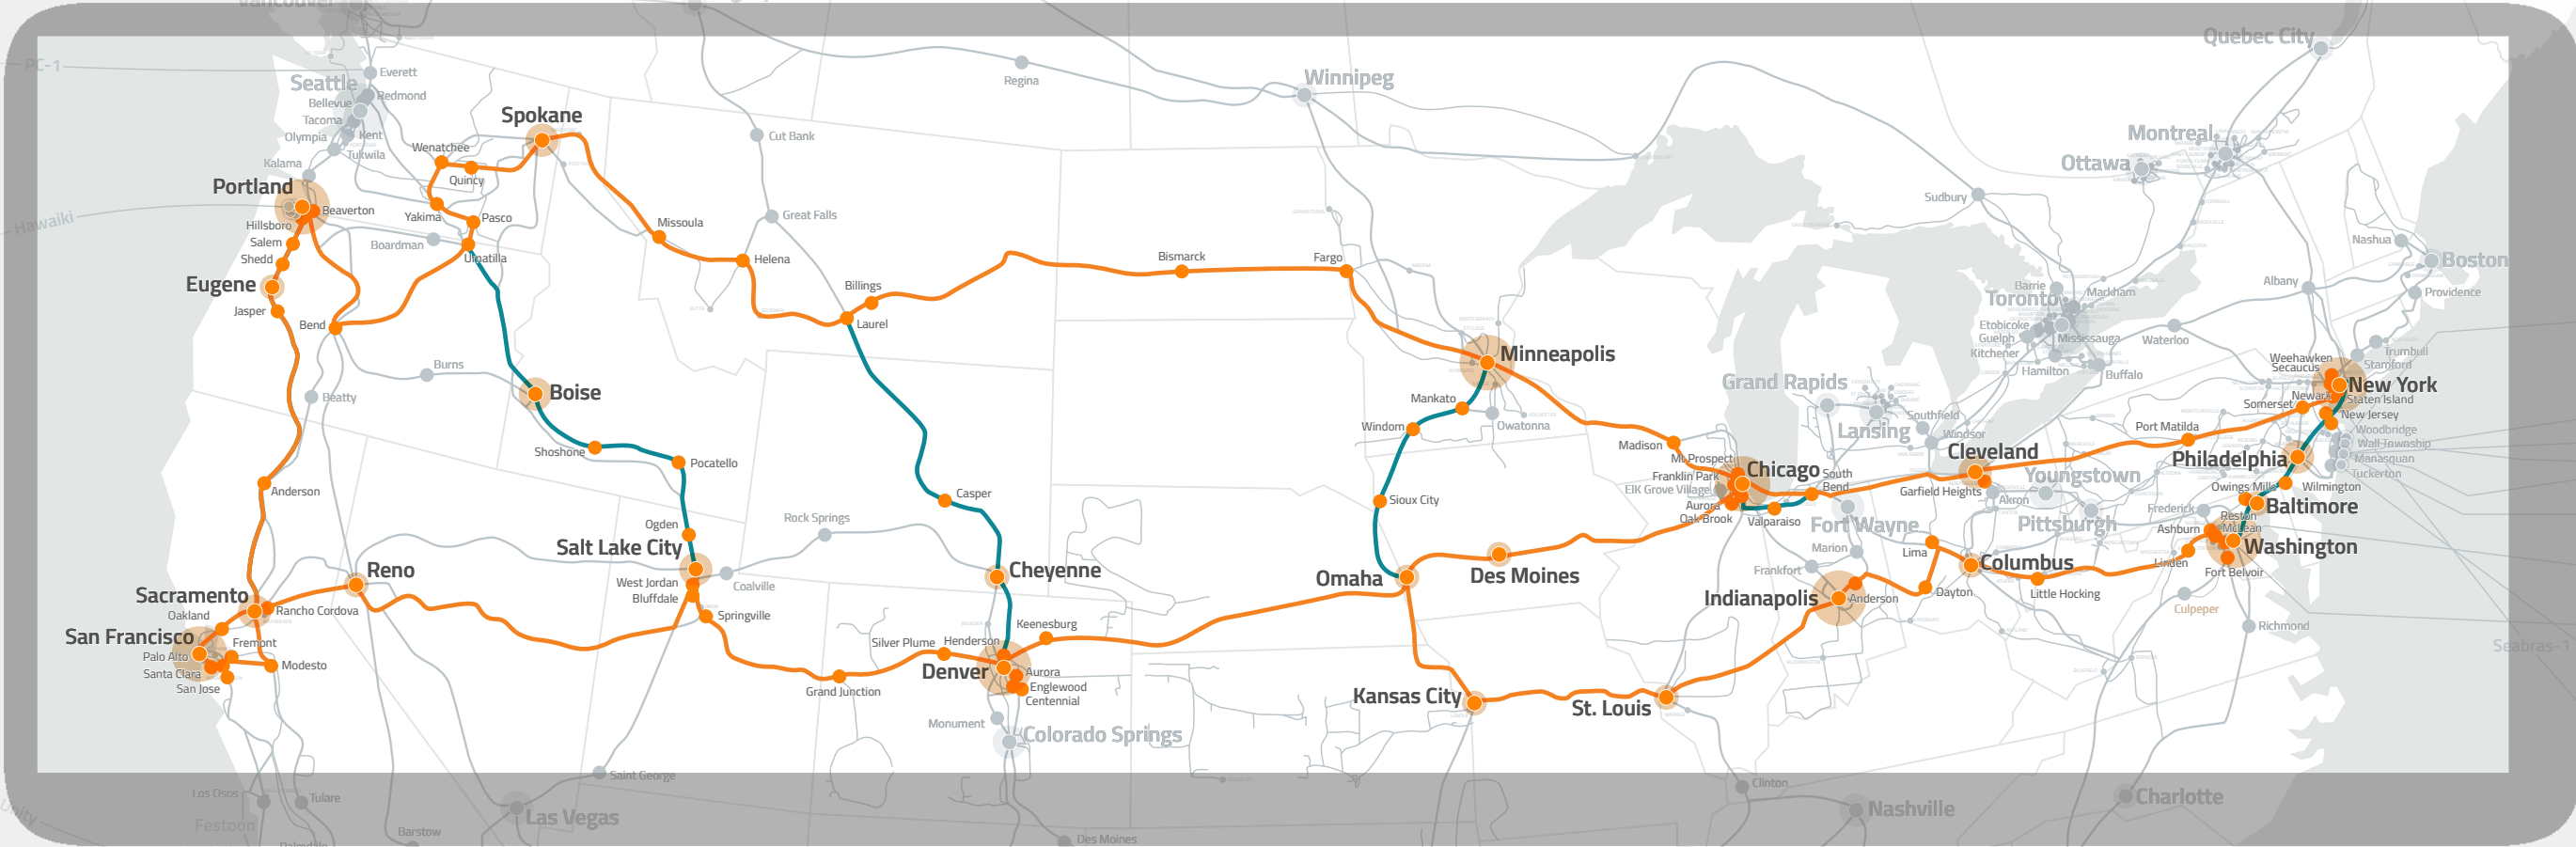

Wyoming

319 N Kimball St, Casper
304 Progress Circle, Cheyenne
6445 Otto Rd, Cheyenne
340 Progress Circle, Cheyenne
408 3rd St, Lakewood

North America Connectivity

— Coast to coast routes
— North to south routes
● Interconnects with carriers in Mexico

- 11
 Unique Long Haul Fiber Routes
- 6
 Key Canadian Border Crossings
- 5
 Pivotal Border Crossing Interconnects Into Mexico
- 9
 Western Cable Landing Stations
- 7
 Eastern Cable Landing Stations
- 11+
 Coast to Coast Routes Providing Network Diversity

Northern Network Map

Central Network Map

Southern Network Map

Long Haul Dark Fiber Super Routes

- Long Haul Dark Fiber Termination Point
- Long Haul Dark Fiber
- Under Construction Long Haul Dark Fiber

New Builds		Timing
—	Dallas to Denver (overbuild)	Complete
—	Las Vegas to Phoenix (overbuild)	Complete
—	Omaha to Denver (overbuild)	Complete
—	St. Louis to Memphis (overbuild)	Complete
—	Columbus to Pittsburgh	Complete
—	Chicago to St. Louis	Q3 2024
—	Columbus to Ashburn	Q3 2024
—	Chicago to Omaha (overbuild)	Q4 2024
—	Umatilla to Reno	Q4 2024
—	Dallas to El Paso	2028
—	Las Vegas to Reno	2028