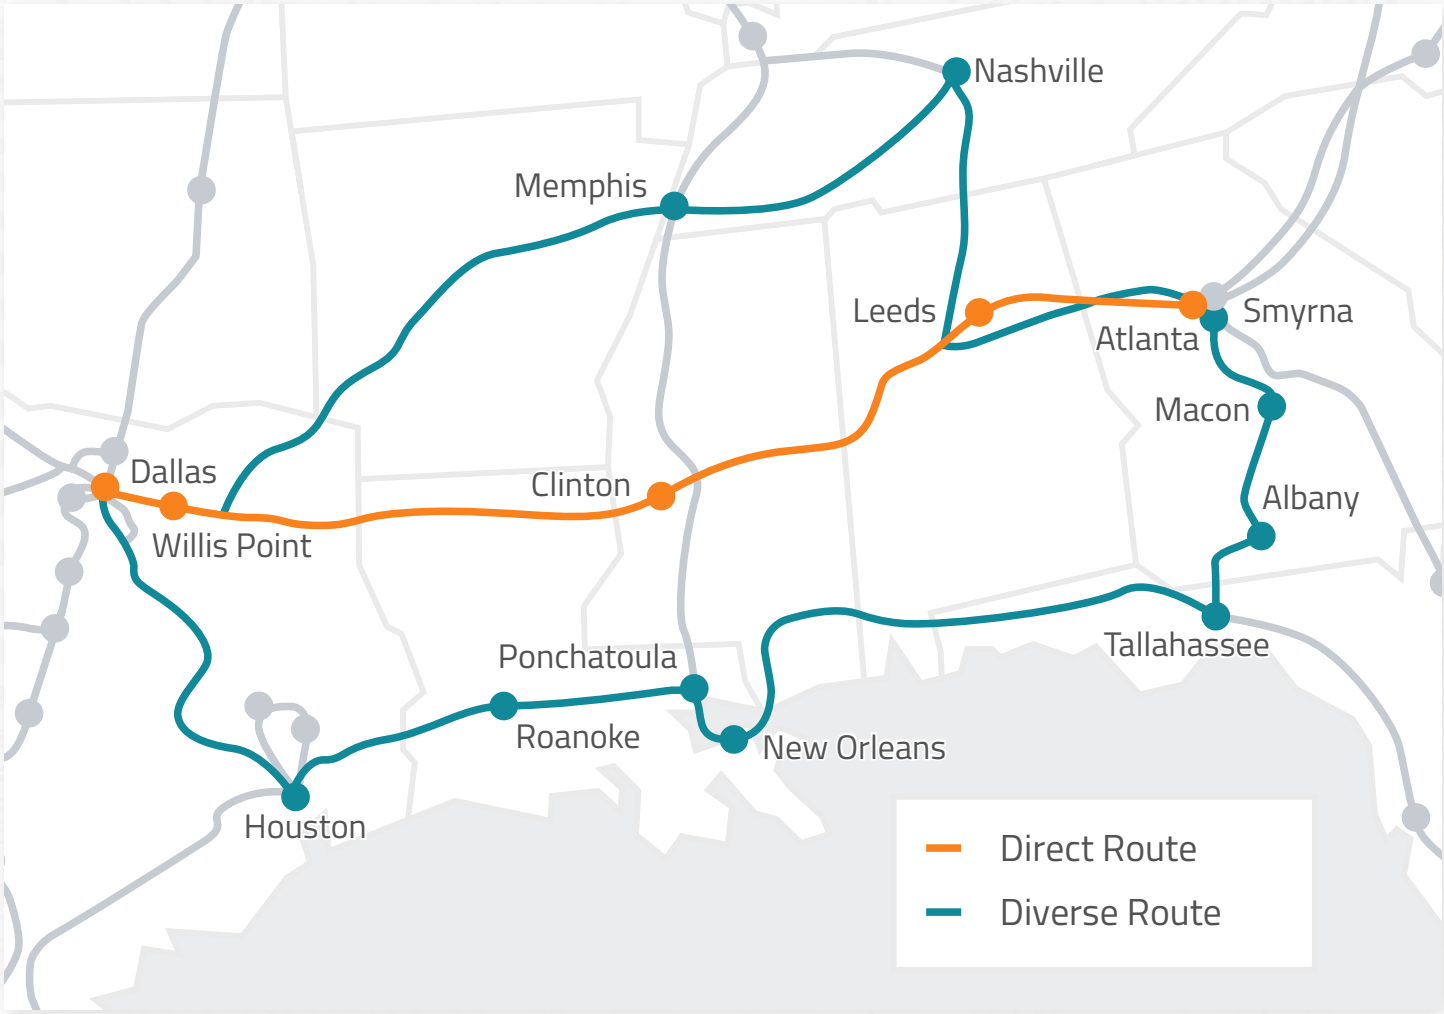

Dallas to Atlanta

Constructed to be diverse from all existing routes, this is the most unique lowest latency and direct route available 100% underground between Dallas and Atlanta.