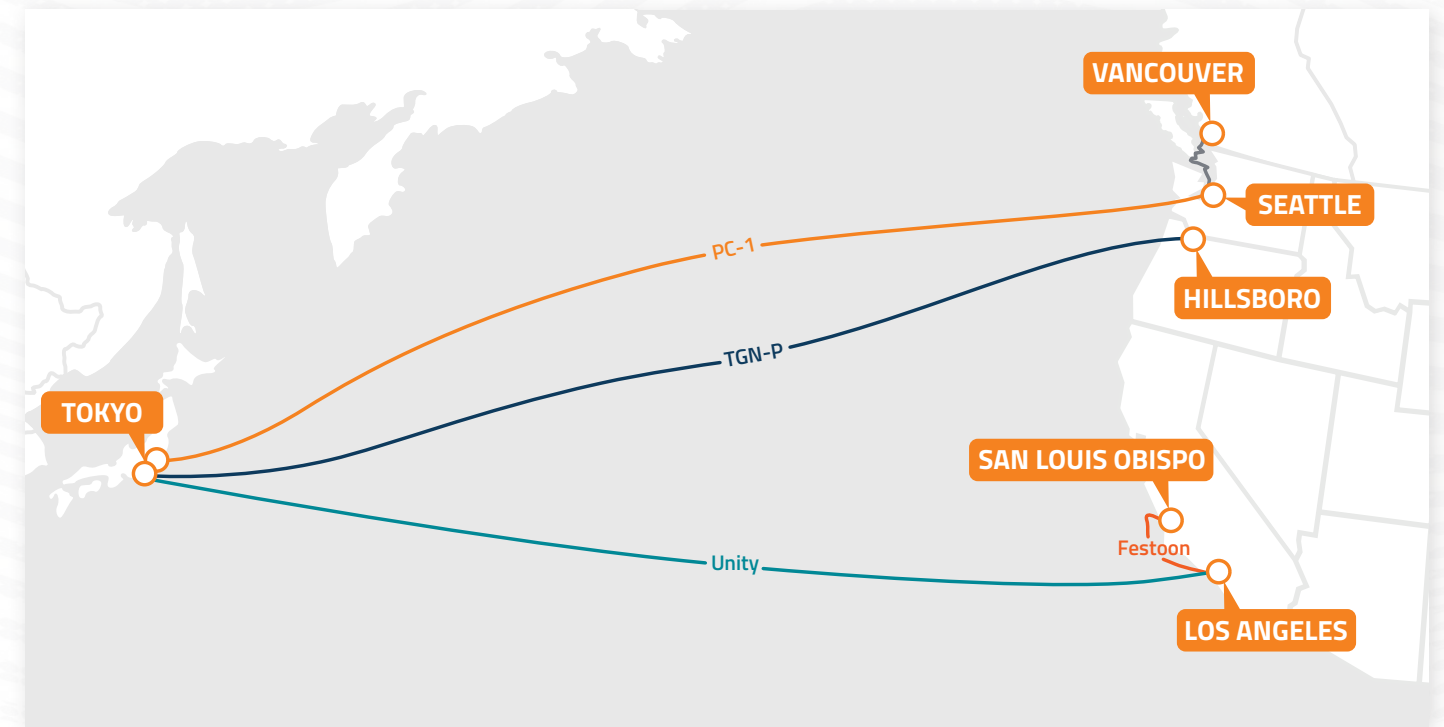

Dublin to Amsterdam

Customized connectivity with high-bandwidth Wavelength solutions between Dublin and Amsterdam that avoid London.

Frankfurt to Marseille

Zayo fiber enables global connectivity and best-in-class network performance between Marseille and Frankfurt.

Paris to Marseille

With Zayo's fiber infrastructure between Paris and Marseille, our core network services here enable hyperscale and carrier customers to replicate data internationally in real-time.

Mexico

Subsea Routes

Transatlantic

Transpacific

Latin America

London to Amsterdam

UK to France

UK to Ireland

Transatlantic

Connect North America and Europe with Zayo's high bandwidth transatlantic capacity routing across multiple cable systems.

Transpacific

The lowest latency cable between the US and Asia routing through Tokyo, one of the world's largest economies and the gateway to APAC.