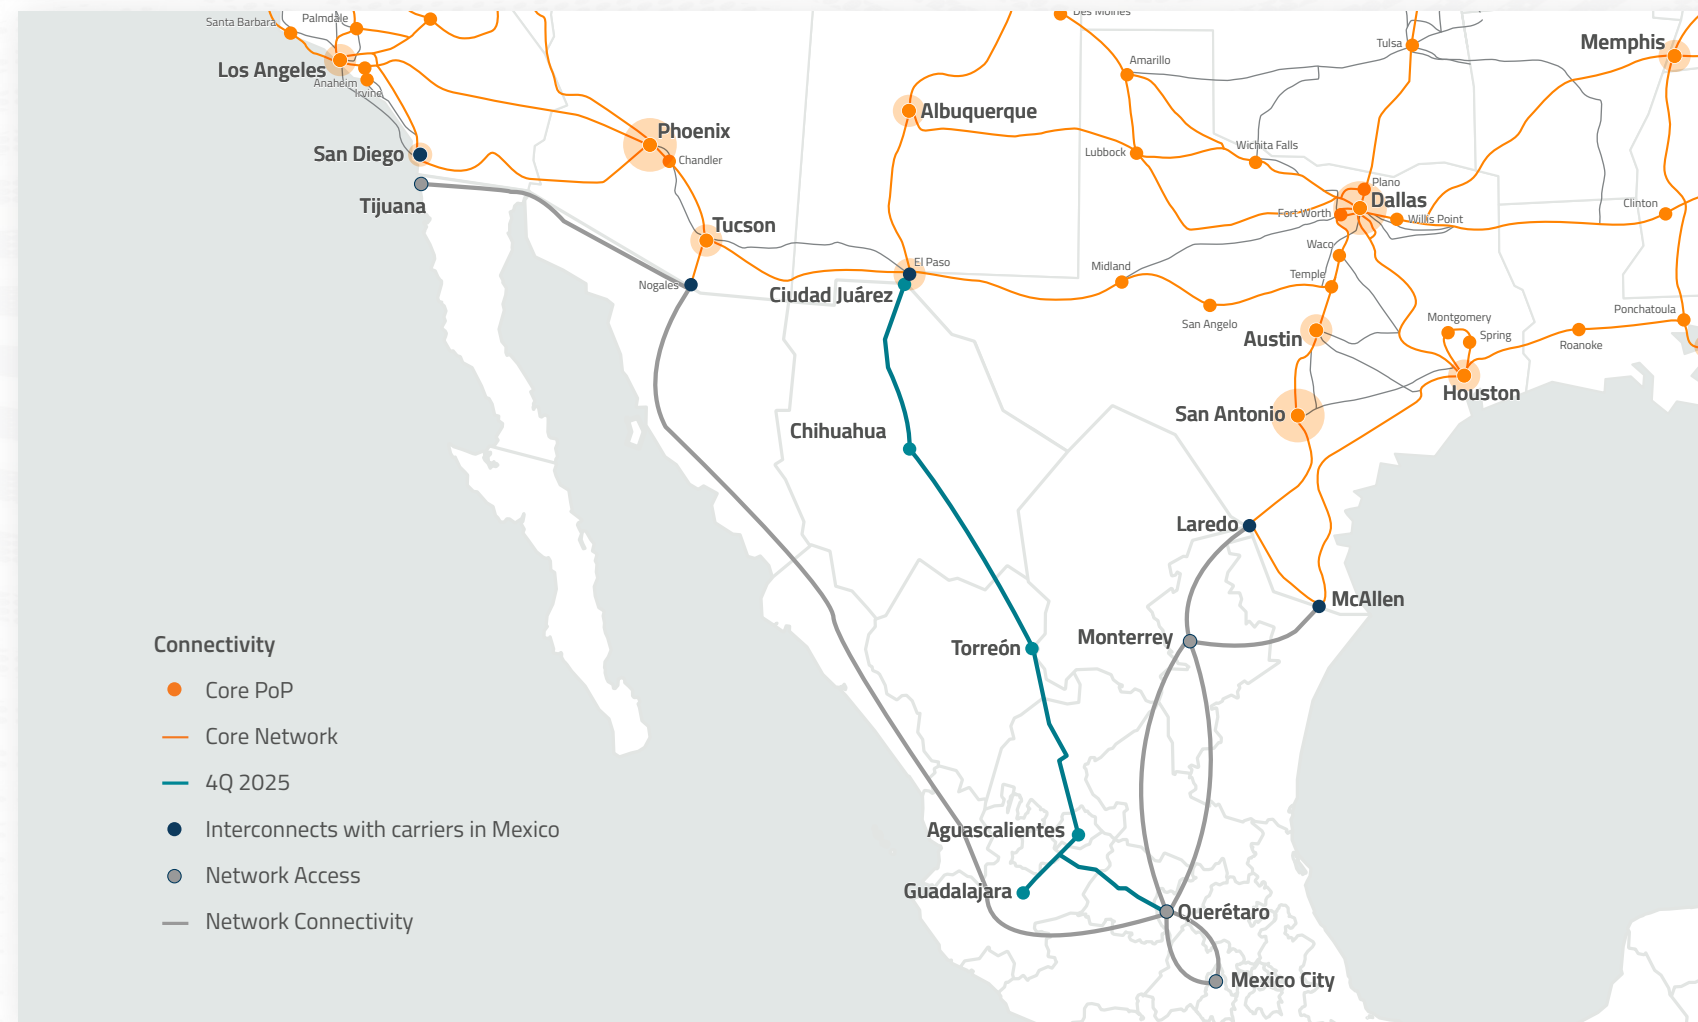

Mexico

Zayo with Fermaca Networks, a leading provider of long-haul dark fiber infrastructure in Mexico, are partnering to bring network connectivity into markets across Mexico. In late 2025, Zayo, in partnership with Fermaca will provide a long-haul fiber route – the newest fiber route to be built in Mexico in 20 years.