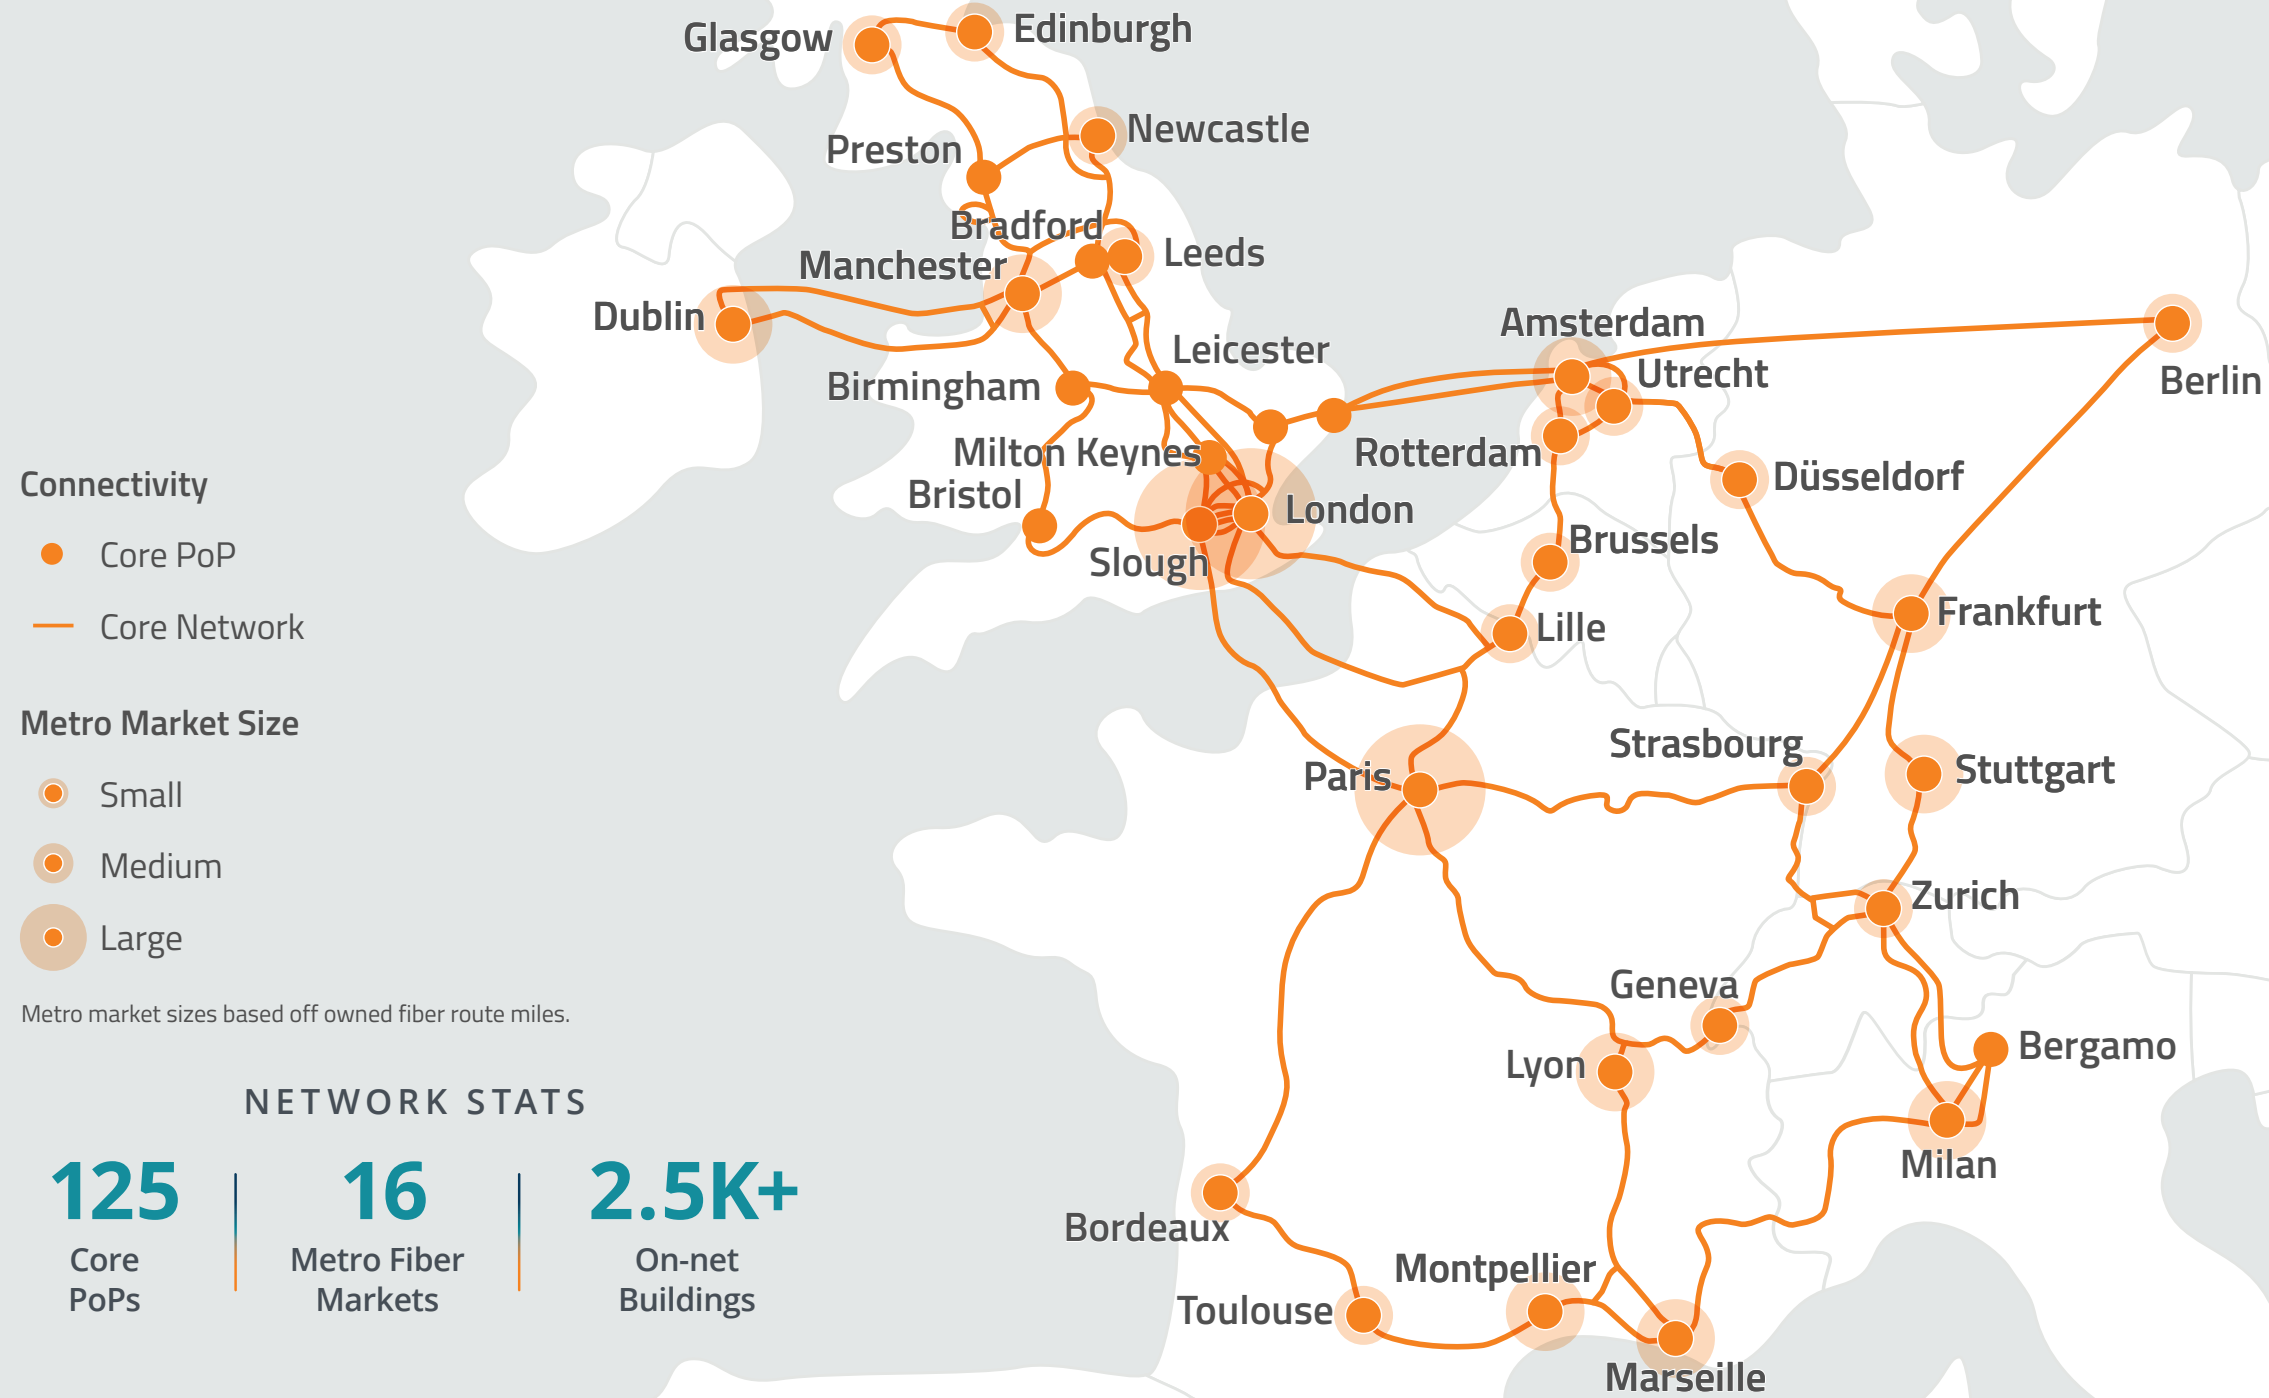

- 11
 Unique Long Haul Fiber Routes
- 6
 Key Canadian Border Crossings
- 5
 Pivotal Border Crossing Interconnects Into Mexico
- 9
 Western Cable Landing Stations
- 7
 Eastern Cable Landing Stations
- 11+
 Coast to Coast Routes Providing Network Diversity

North America 400G Capabilities

Waves On Demand

Wavelengths you can turn up in 24-hours or less

Europe Network Maps

Zayo European Network

Europe Core Network

Long Haul Dark Fiber Super Routes

Zayo European Network