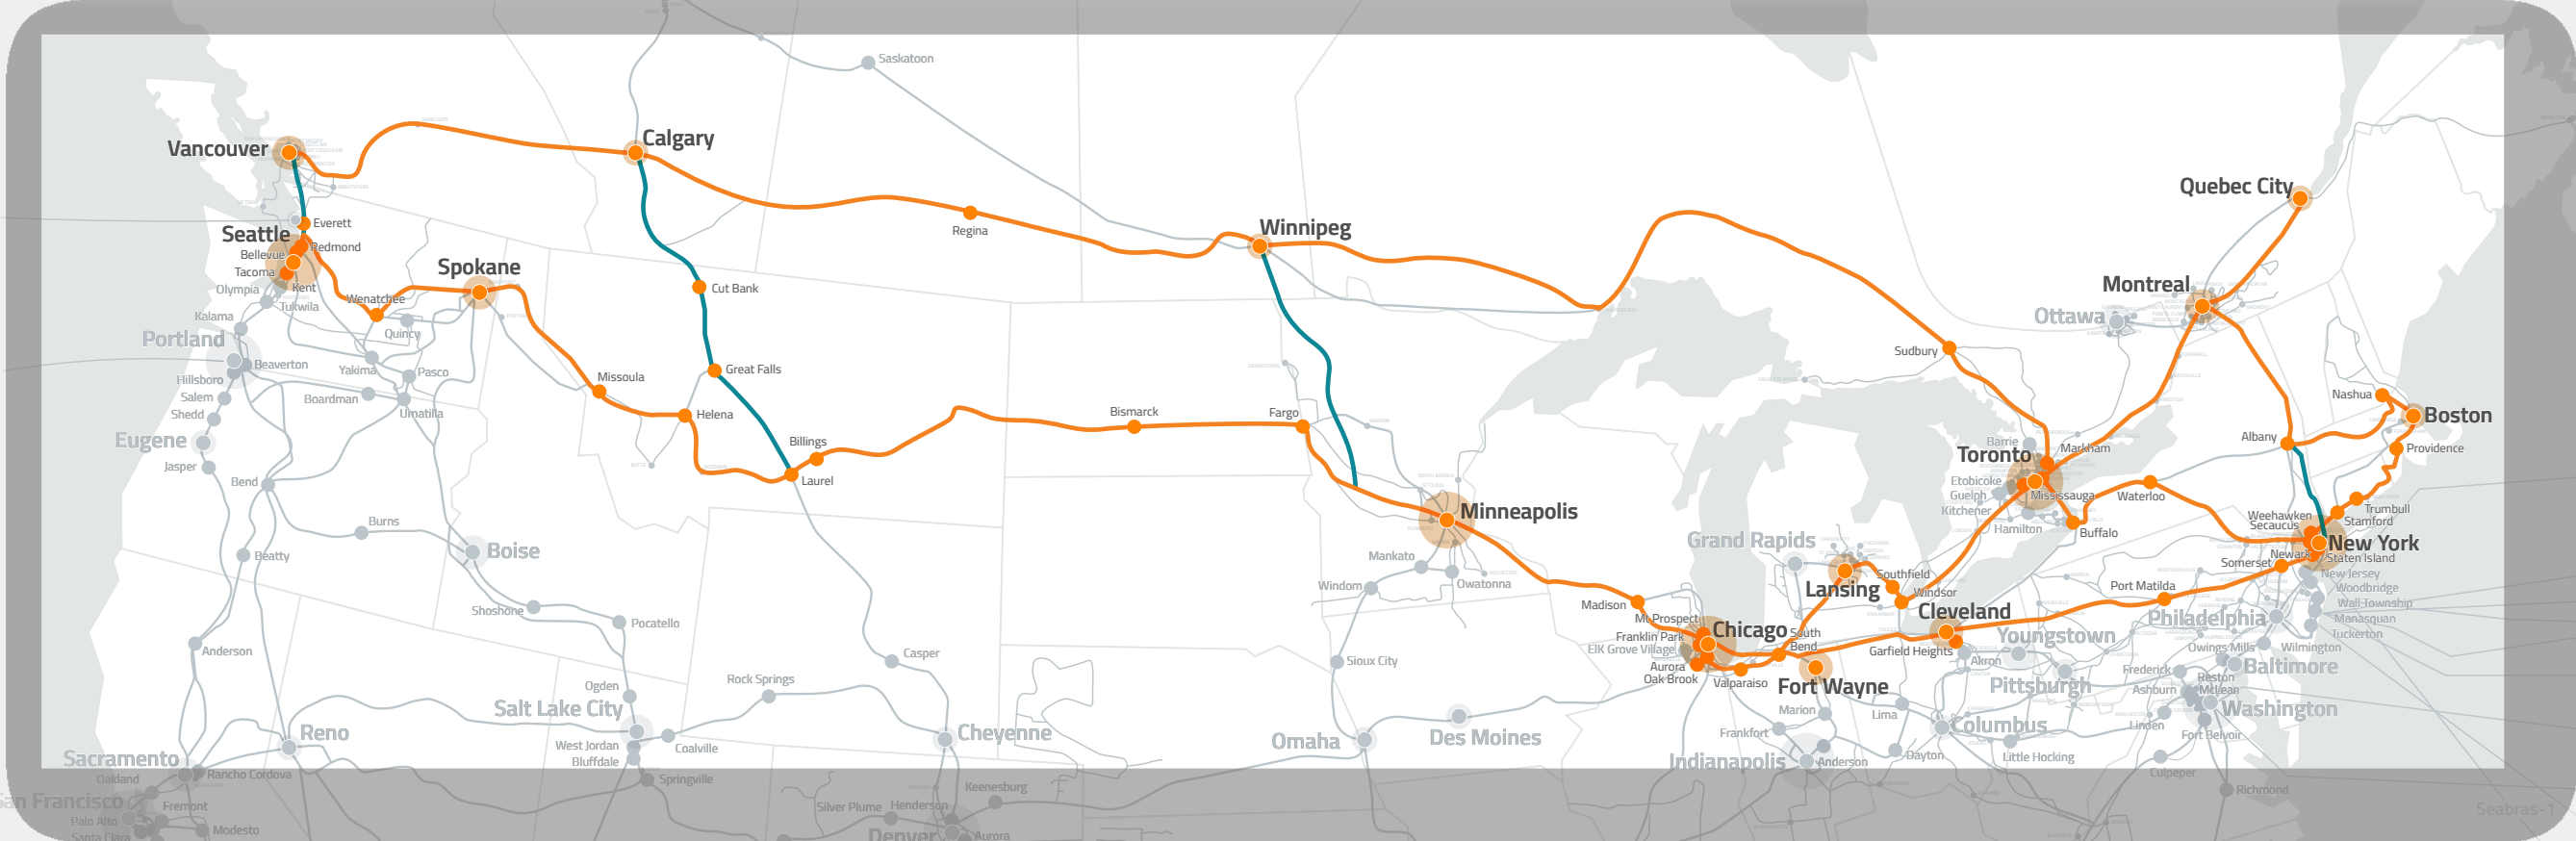

Wyoming

319 N Kimball St, Casper
304 Progress Circle, Cheyenne
6445 Otto Rd, Cheyenne
340 Progress Circle, Cheyenne
408 3rd St, Lakewood

North America Connectivity

— Coast to coast routes
— North to south routes
● Interconnects with carriers in Mexico

- 11
 Unique Long Haul Fiber Routes
- 6
 Key Canadian Border Crossings
- 5
 Pivotal Border Crossing Interconnects Into Mexico
- 9
 Western Cable Landing Stations
- 7
 Eastern Cable Landing Stations
- 11+
 Coast to Coast Routes Providing Network Diversity

Northern Network Map

Central Network Map

Southern Network Map

Long Haul Dark Fiber Super Routes

- Long Haul Dark Fiber Termination Point
- Long Haul Dark Fiber
- Under Construction Long Haul Dark Fiber

New Builds		Timing
—	Dallas to Denver (overbuild)	Complete
—	Las Vegas to Phoenix (overbuild)	Complete
—	Omaha to Denver (overbuild)	Complete
—	St. Louis to Memphis (overbuild)	Complete
—	Columbus to Pittsburgh	Complete
—	Chicago to St. Louis	Q3 2024
—	Columbus to Ashburn	Q3 2024
—	Chicago to Omaha (overbuild)	Q4 2024
—	Umatilla to Reno	Q4 2024
—	Dallas to El Paso	2028
—	Las Vegas to Reno	2028