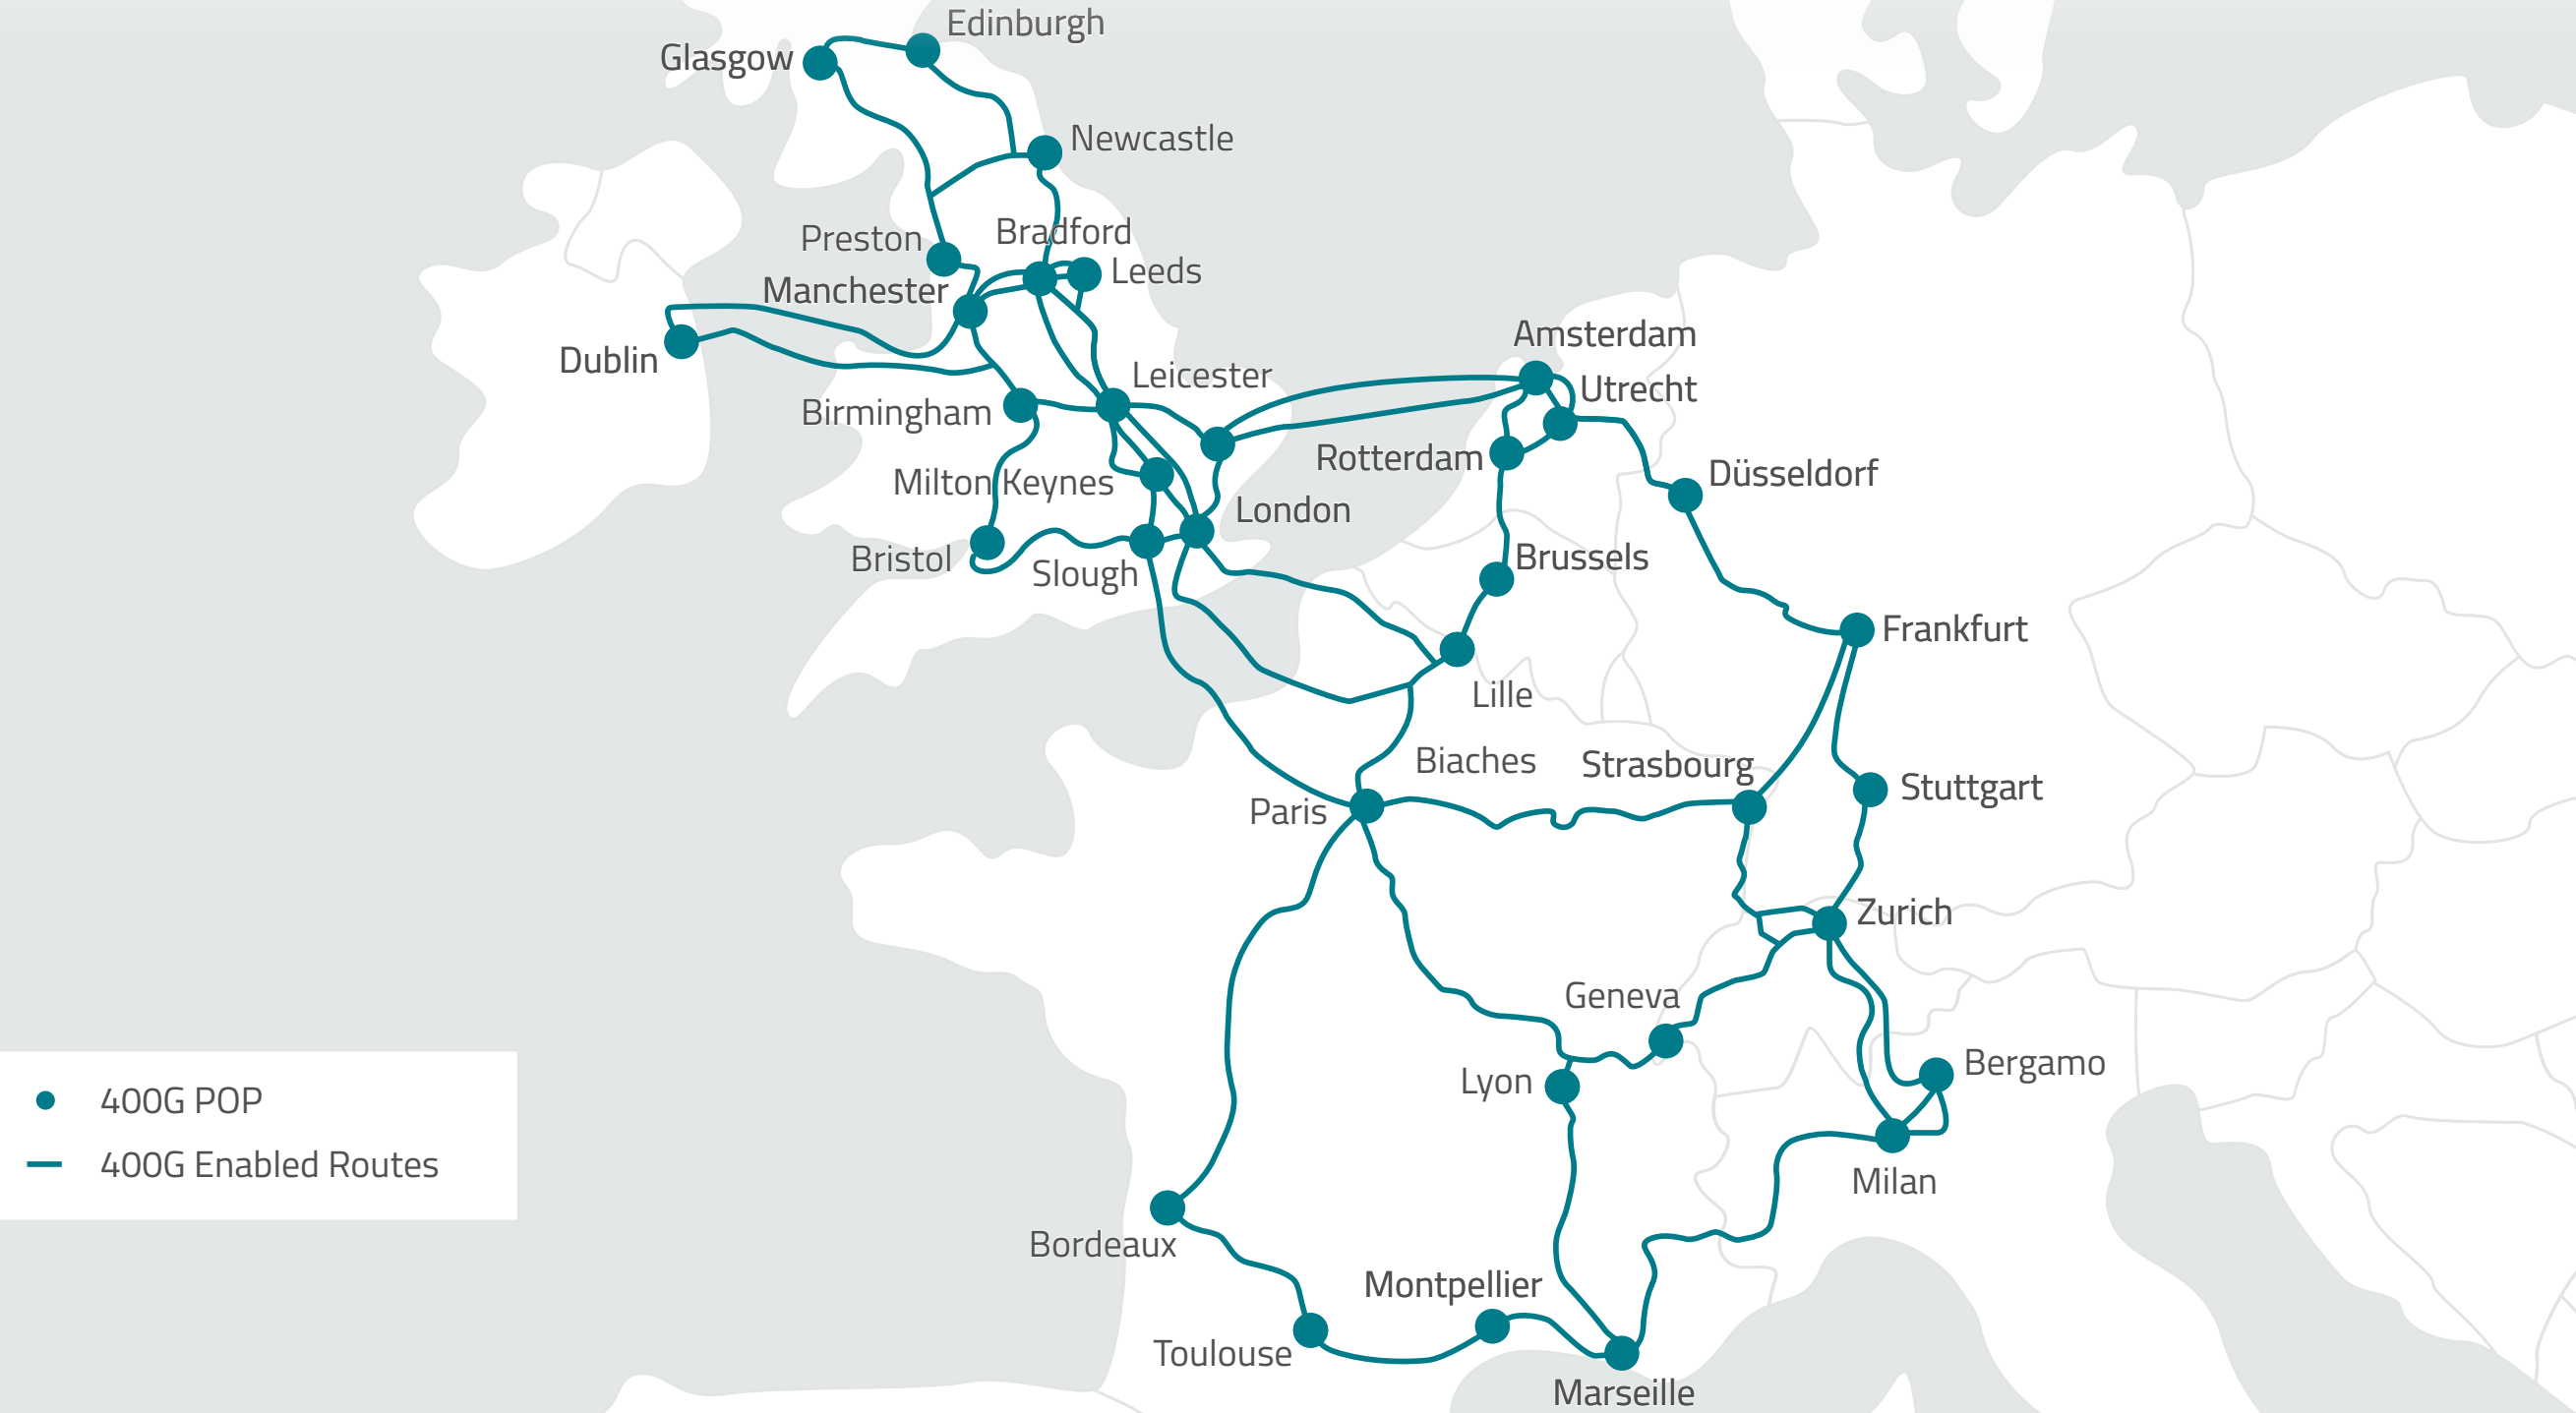

Goldsworth Pk Trading Est, Kestral Way, Woking

Cobalt Park Way, Newcastle

Unit 2 Agecroft Commerce Park, 4 Firedamp Way

Europe Core Network

Europe - 400G Capabilities

● 400G POP
— 400G Enabled Routes

Europe Waves On Demand