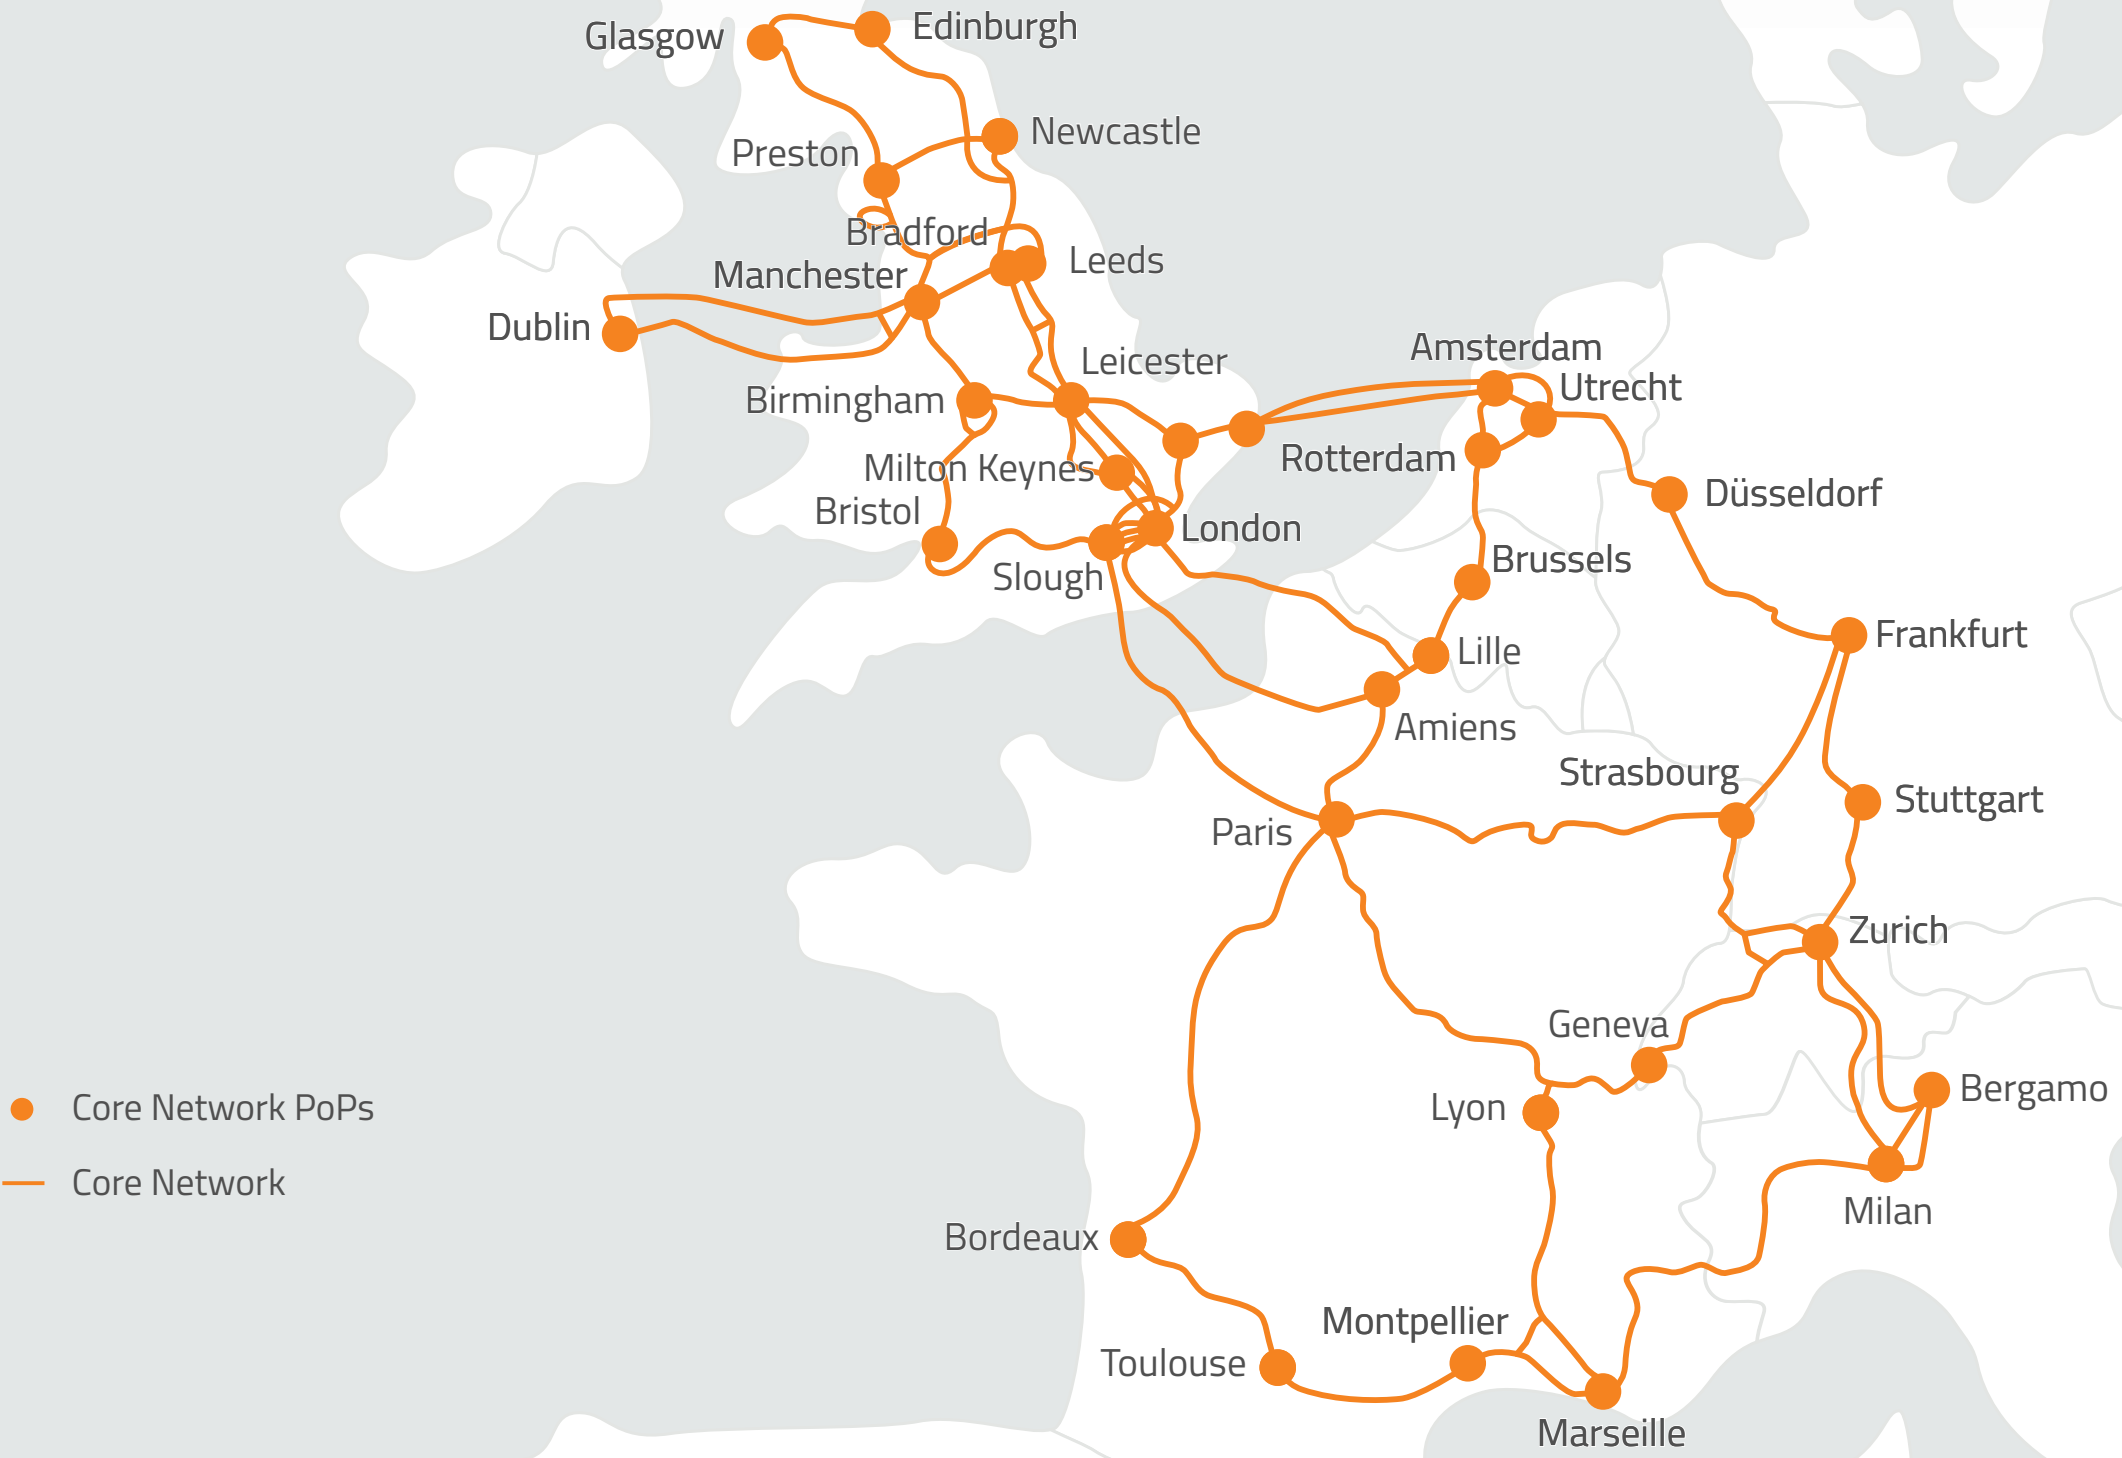

Goldsworth Pk Trading Est, Kestral Way, Woking

Cobalt Park Way, Newcastle

Unit 2 Agecroft Commerce Park, 4 Firedamp Way

Europe Core Network

Europe - 400G Capabilities

● 400G POP
— 400G Enabled Routes

Europe Waves On Demand