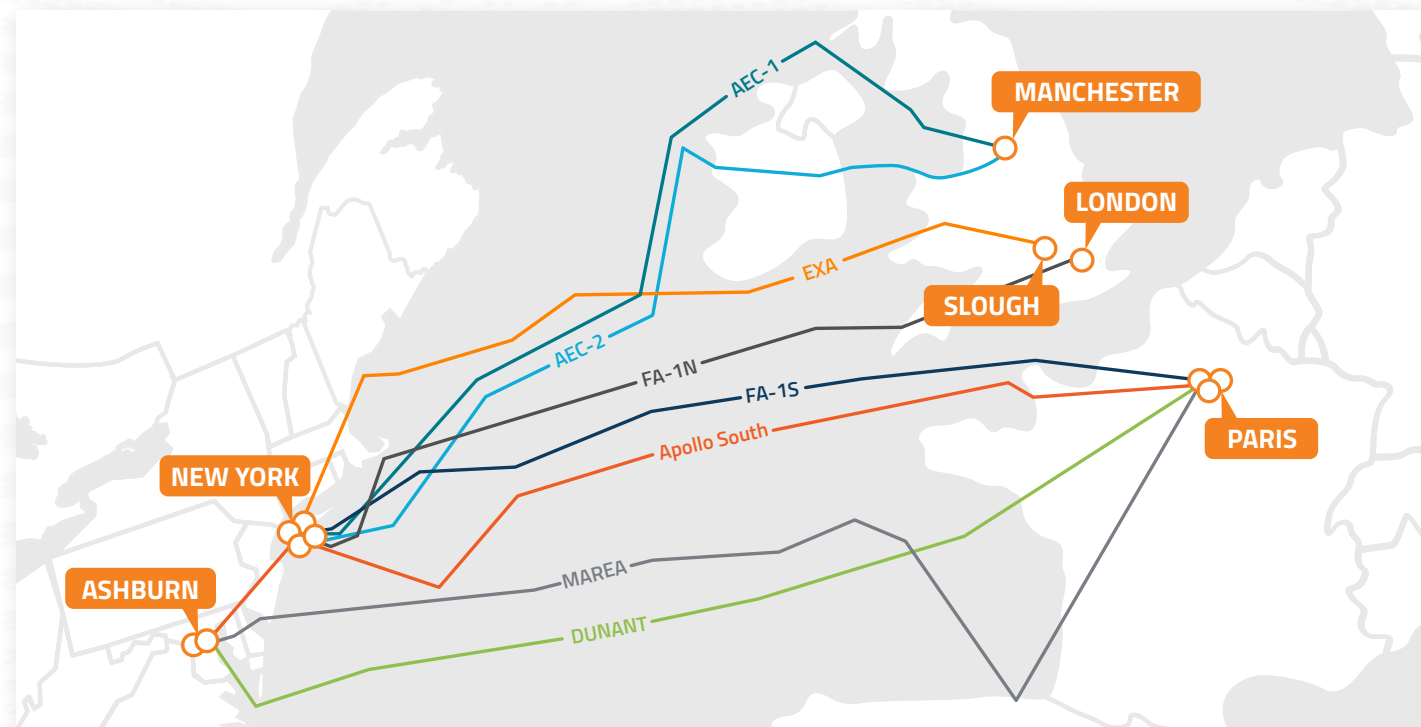

Dublin to Amsterdam

Customized connectivity with high-bandwidth Wavelength solutions between Dublin and Amsterdam that avoid London.

Frankfurt to Marseille

Zayo fiber enables global connectivity and best-in-class network performance between Marseille and Frankfurt.

Subsea Routes

Transatlantic

Transpacific

Latin America

London to Amsterdam

UK to France

UK to Ireland

Transatlantic

Connect North America and Europe with Zayo's high bandwidth transatlantic capacity routing across multiple cable systems.

Transpacific

The lowest latency cable between the US and Asia routing through Tokyo, one of the world's largest economies and the gateway to APAC.

Latin America Connectivity

With both diverse subsea cables and terrestrial backhaul, Zayo's Brazil backbone provides high-availability and low-latency solutions into South America.

London to Amsterdam

Zayo's newly built and owned ZEUS cable is completely diverse with high scalability and 400G wavelength capabilities between key digital hubs.