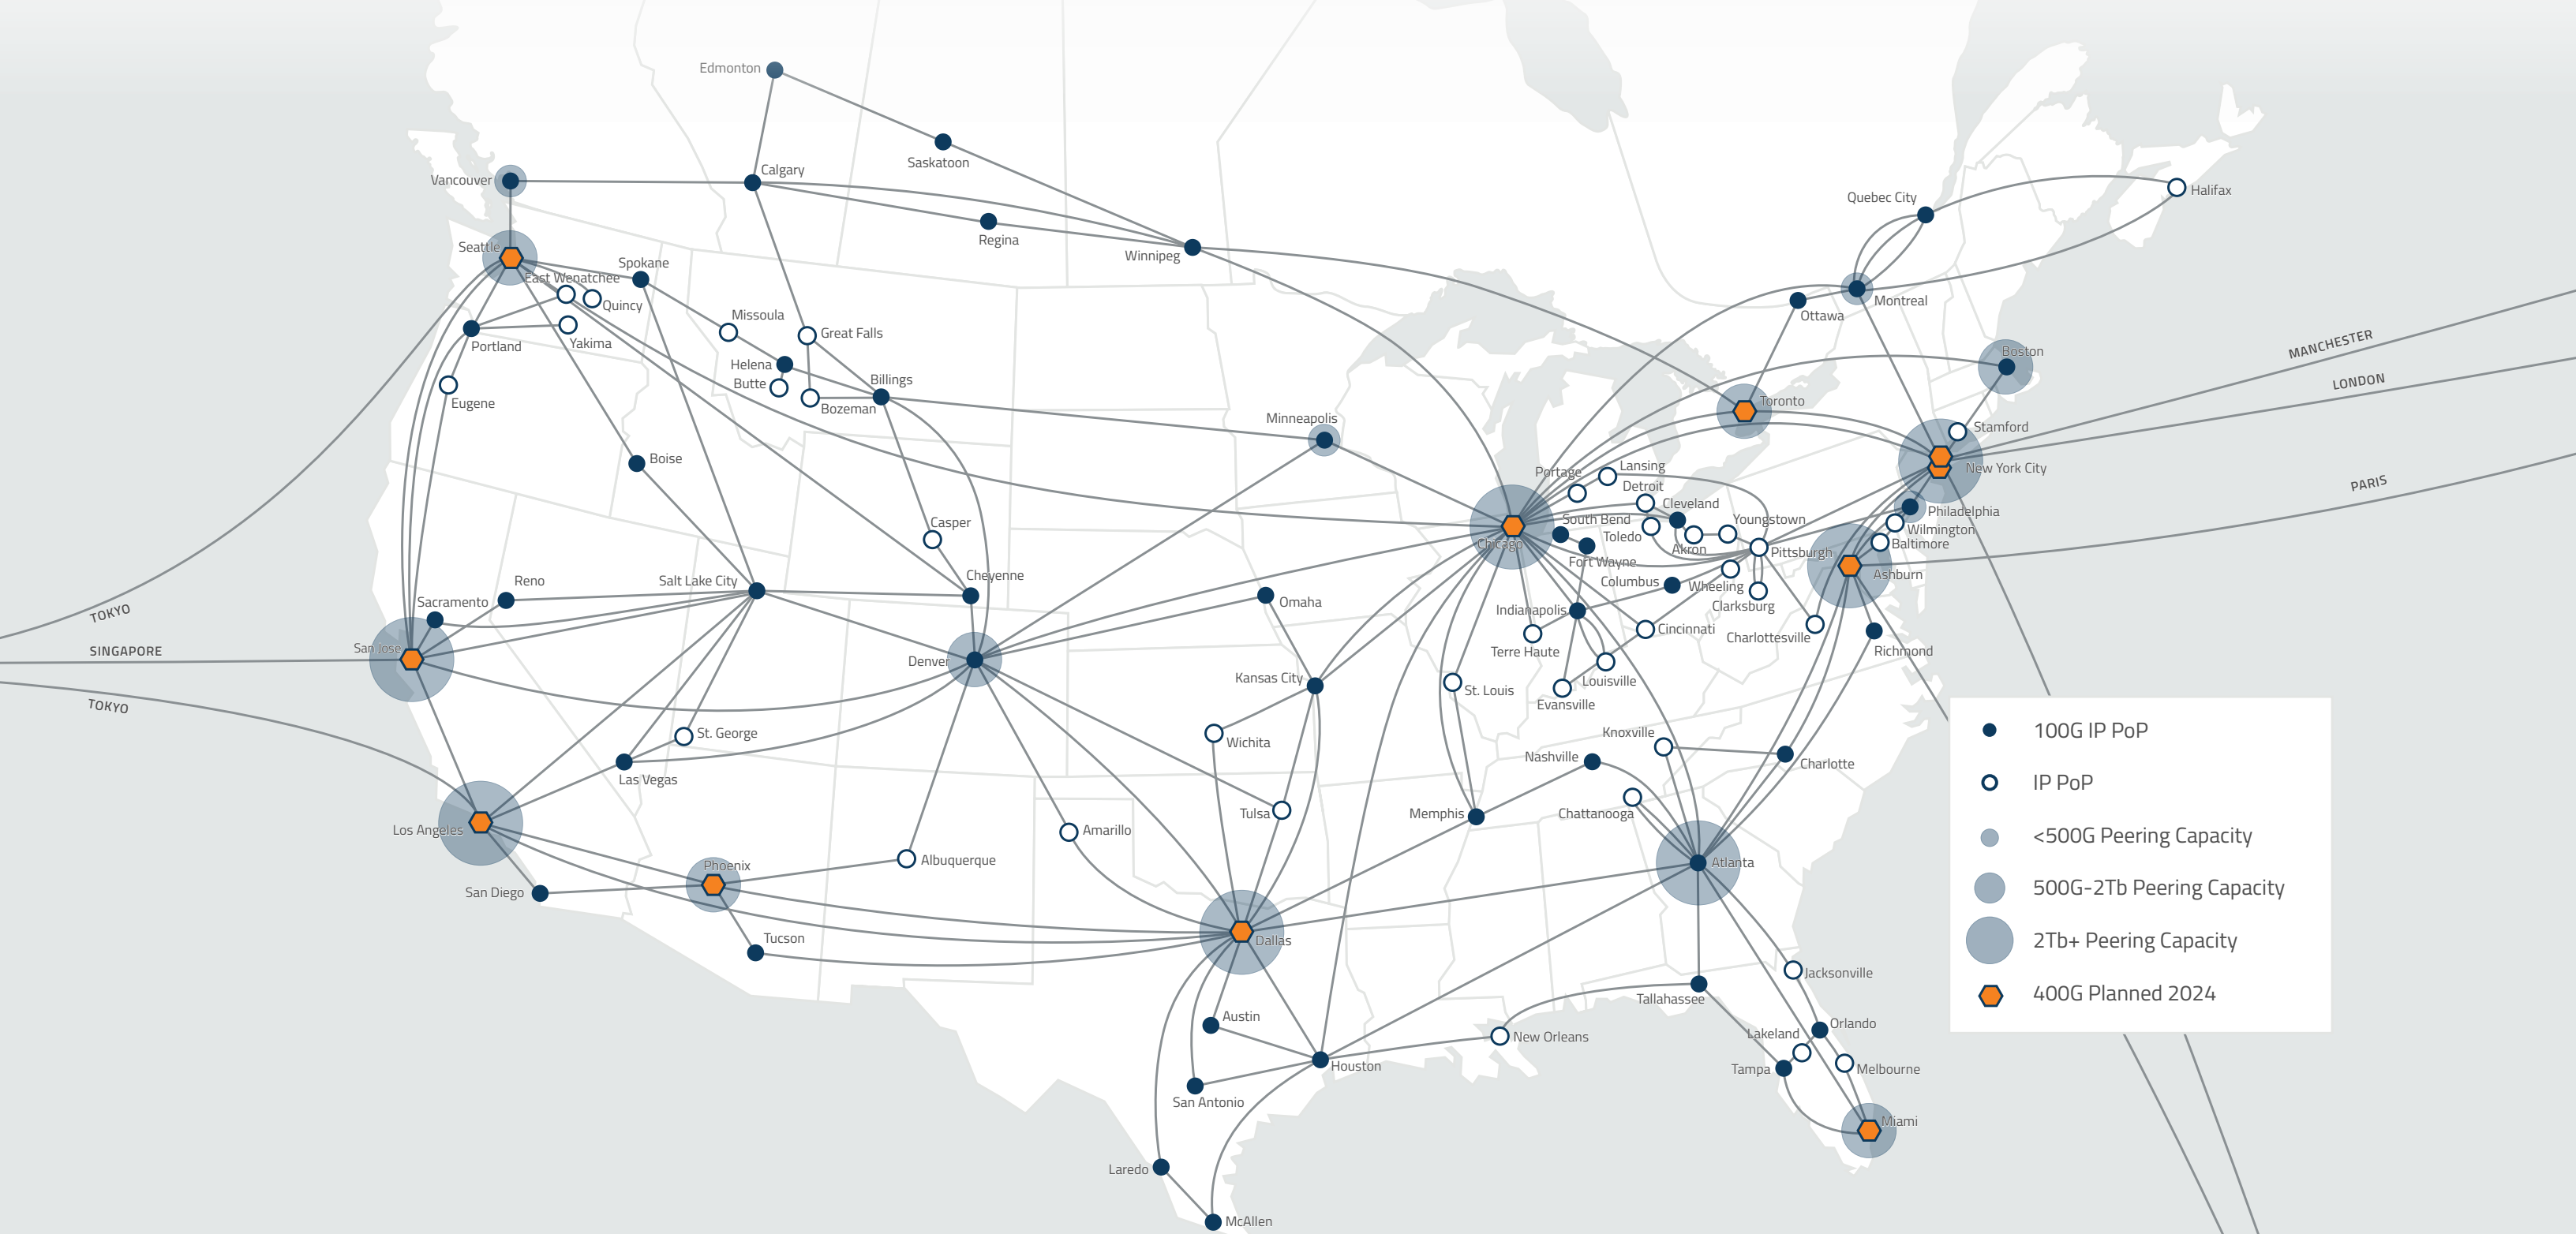

Wavelengths you can turn up in 5 days or less

Long Haul Dark Fiber Super Routes

Zayo's IP Network

Global IP Network

North America IP Network

Europe IP Network

Global IP Network

NETWORK STATS

375+
Global
IP PoPs

175+
100G enabled
IP PoPs

40 Tb+
of private
peering capacity

TOP 10
CAIDA Internet
Service Provider

North America IP Network

Europe IP Network

North America IP PoP List

Alberta